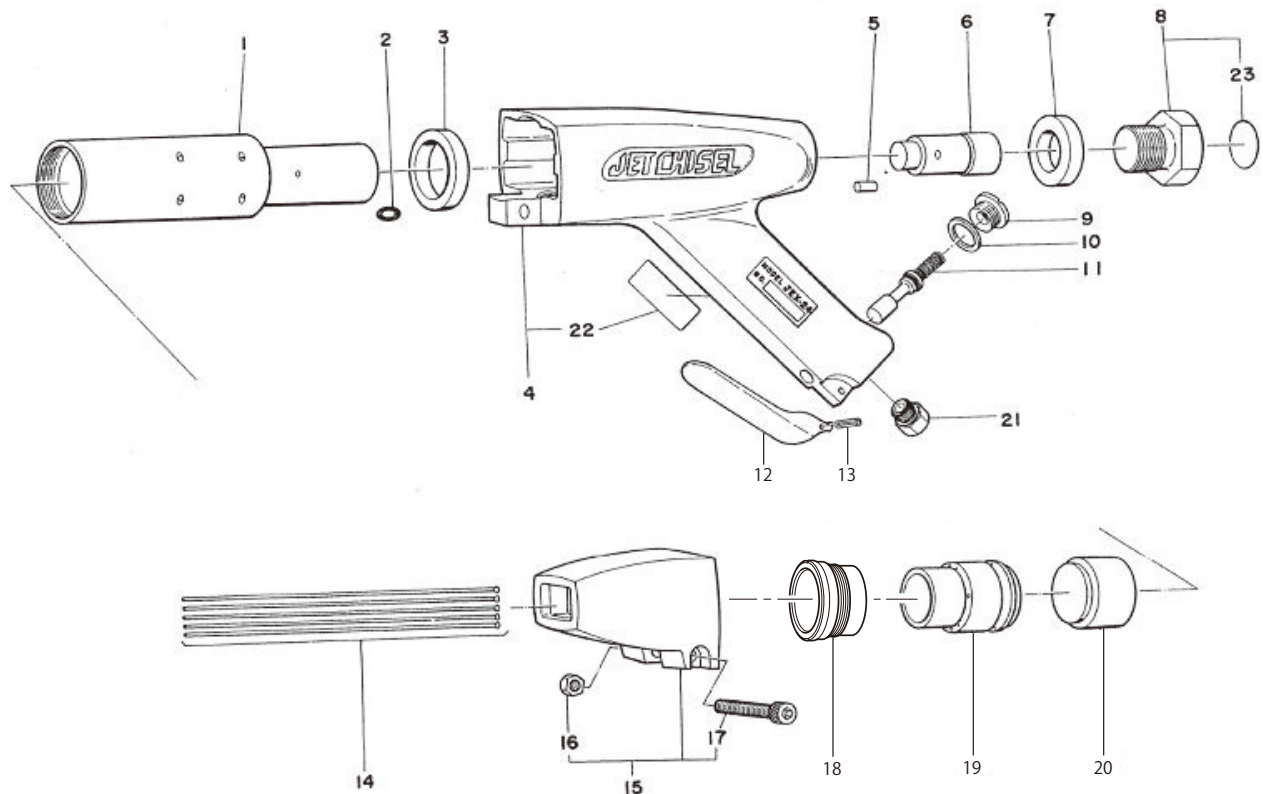

EXPLODED DIAGRAM : JEX-24

WARNING

This diagram is for your reference only. Do not attempt to service or repair the Tool.
Do not take the Tool apart. Contact an authorized Nitto dealer for all service and repair of the Tool.
Improper service and repair can cause accidents and service injuries.
Never attempt to modify the Tool. Never attempt service or repair the Tool yourself.

Exploded diagram/parts list are subject to change at any time without notice. (As of Oct. 2014)

The part numbers with () are included in the Ass'y parts written above them.

No.	Part No.	Description	Qty	Price
1	TQ13402	Cylinder	1	
2	TP11992	O-Ring KS-9	1	
3	TP02250	Front Washer	1	
4	TB08714	Housing Sub Ass'y	1set	
22	(TQ12611)	Label Warning CE Mark	1	
5	TP01478	Cylinder Lock Pin	1	
6	TP02242	Piston	1	
7	TP02249	Rear Washer	1	
8	TB08715	Rear Bolt Ass'y	1	
23	(TQ12687)	Label Warning	1	
9	TP00389	Valve Cap	1	
10	TP00388	Valve Packing	1	
11	TA90037	Throttle Valve Ass'y	1set	
12	TP01557	Throttle Lever	1	
13	TQ00563	Spring Pin 3x20	1	
14	—	Needle O.D.3x180mm	23	

No.	Part No.	Description	Qty	Price
15	TA93189	Needle Guide Ass'y	1set	
16	(TQ01484)	Small Hex. Nut M8	1	
17	(TP16284)	Hex. Socket Head Cap Screw 8x45	1	
18	TP02246	Lock Ring	1	
19	TP02245	Needle Supporter O.D.3	1	
20	TP02243	Throttle Anvil	1	
21	TQ02349	Bushing M16xRc3/8	1	

Accessories

No.	Part No.	Description	Qty	Price
	TP00170	Hex. Socket Screw Key 6	1	
	TQ02350	Bushing R3/8xNPT3/8	1	
	TQ03262	Hose Nipple R3/8x3/8	1	
	TQ12717	Instruction Manual	1	
	TQ12718	Declaration of Conformity	1	