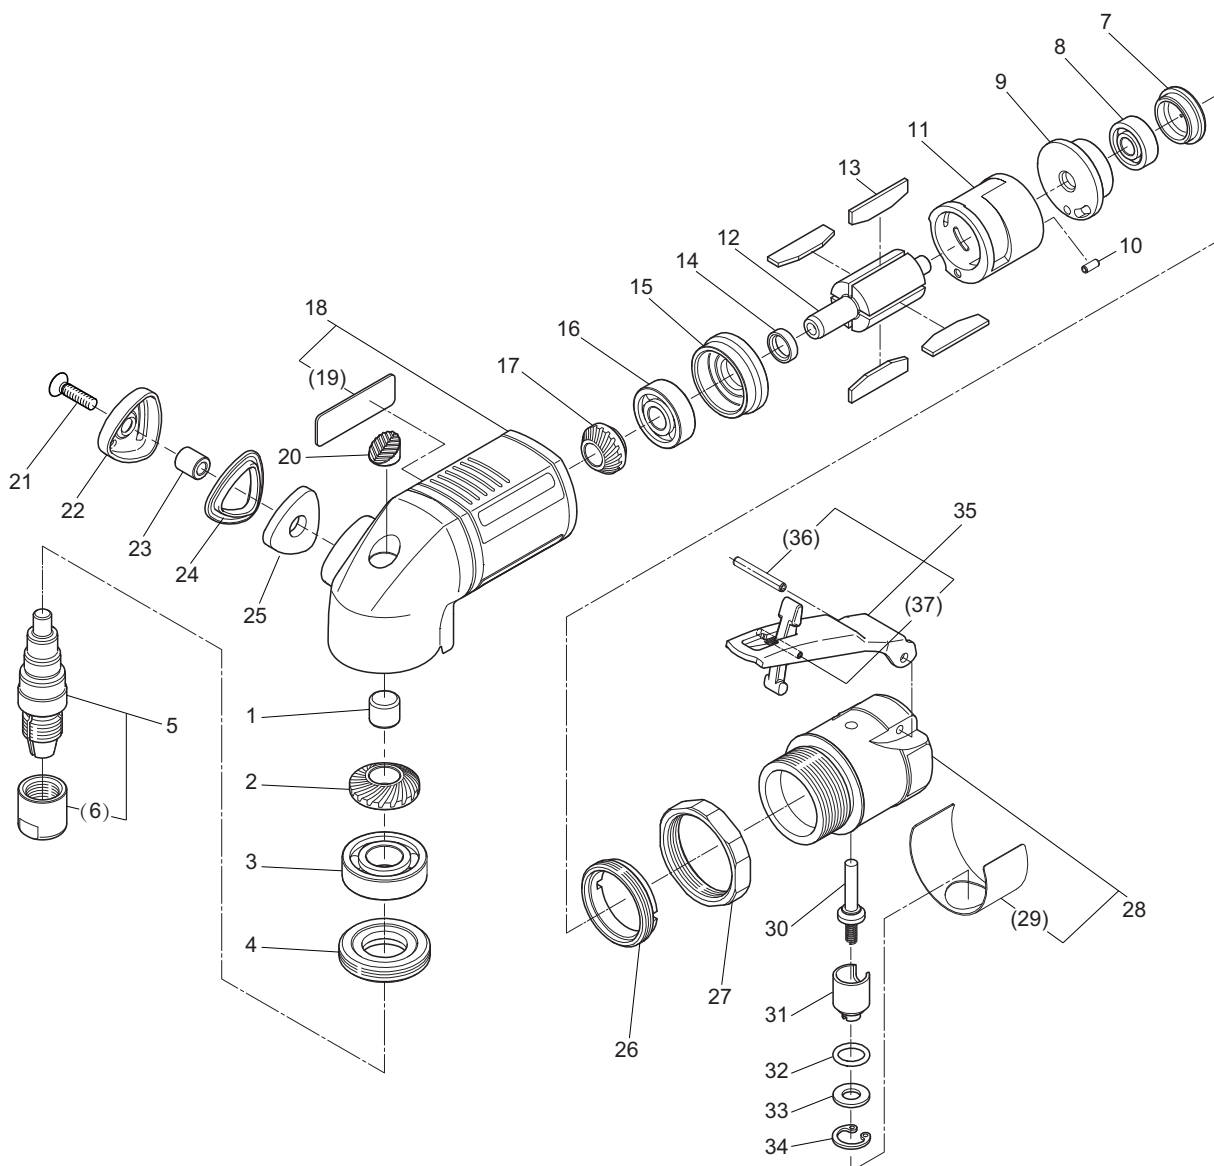

## MYS-20 Exploded View/Parts List

Exploded view/parts list are subject to change at any time without notice. (As of Sep. 2017)

\*1 indicates a consumable item, \*2 indicates a commercial item. Parts inside ( ) are components of the above assembly.

No.	Part no.	Part name	Quantity
*1 *2	1	TQ12638 Needle Bearing BK0609T2	1
*1	2	TQ12986 Gear 1×22	1
*1 *2	3	TP00498 Ball Bearing 6001ZZ	1
	4	TB08597 Bearing Set Screw Ass'y	1 set
	5	TB09777 Spindle Sub Ass'y	1 set
	(6)	(TP10742) Chuck Nut	1
	7	TP10110 Cap	1

Exploded view/parts list are subject to change at any time without notice. (As of Sep. 2017)

No.	Part no.	Part name	Quantity
*1 *2	8	TP03933 Ball Bearing 606ZZ	1
	9	TP10109 End Plate A	1
	10	TP00496 Spring Pin 2.5×6 AW	1
	11	TP14222 Cylinder	1
	12	TP14224 Rotor	1
*1	13	TB08602 Blade Ass'y (4 pcs.)	1 set
	14	TP06322 Spacer 8×11×3	1
	15	TQ12622 End Plate B	1
*1 *2	16	TP00468 Ball Bearing 608ZZ	1
*1	17	TQ12985 Pinion 1×15	1
	18	TB10384 Housing Ass'y	1 set
	(19)	(TQ15260) Label Warning	1
	20	TQ15004 Plug 20	1
	21	TQ14950 + Countersunk Head Screw 4×16	1
	22	TQ14889 Exhaust Cover	1
	23	TQ14949 Spacer	1
	24	TQ14891 Packing Cover	1
*1	25	TQ15131 Exhaust Filter	1
	26	TP10098 Lock Nut	1
	27	TP03468 Lock Ring	1
	28	TB10383 Valve Body Sub Ass'y	1 set
	(29)	(TQ15265) Label Specification	1
	30	TA93070 Valve Stem Ass'y	1 set
	31	TP06325 Adjust Valve	1
	32	TP11997 O-Ring KS-7	1
	33	TP06326 Spacer 6×12×1.2	1
	34	TP03695 Internal Retaining Ring C-12	1
	35	TB01152 Lever Ass'y	1
	(36)	(TP00460) Spring Pin 3×22 AW	1
	(37)	(TP05498) Spring Pin 2×16 AW	1