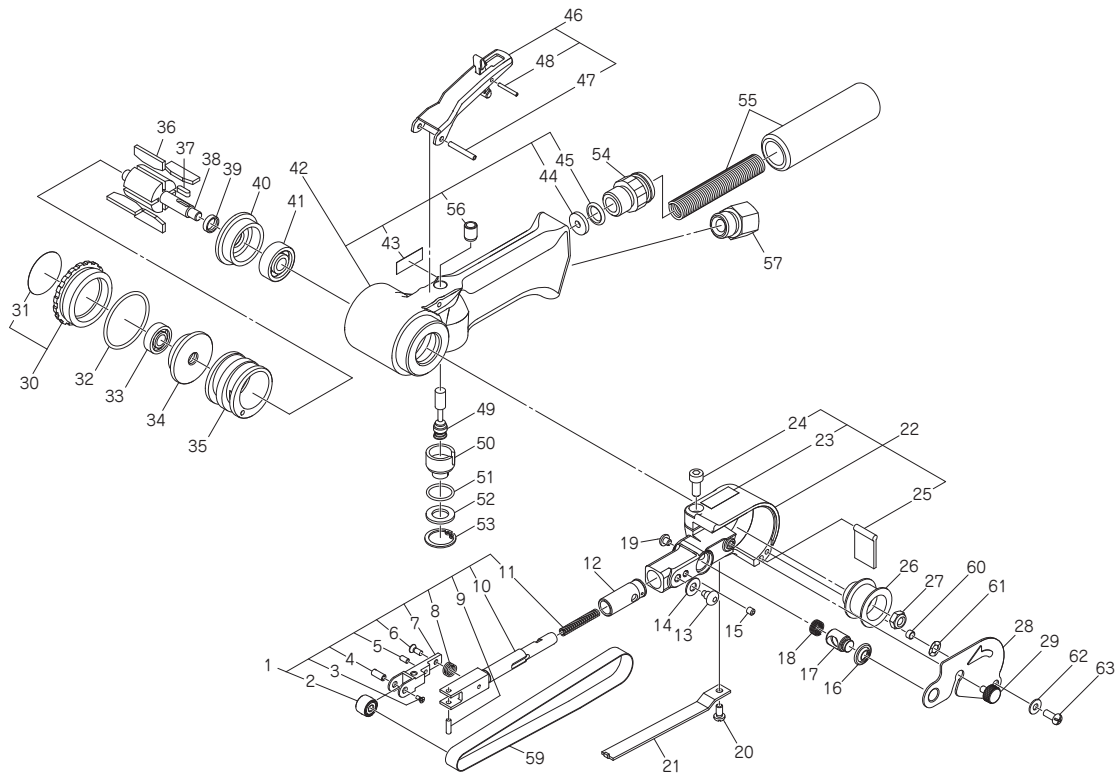

EXPLODED DIAGRAM: B-10CL

Warning

Exploded diagram/parts list are subject to change at any time without notice. (As of Oct. 2017)

This diagram is for your reference only. Do not attempt to service or repair the Tool. Do not take the Tool apart. Contact an authorized Nitto dealer for all service and repair of the Tool.

Improper service and repair can cause accidents and severe injuries.

Never attempt to modify the Tool.

Never attempt service or repair the Tool yourself.

The parts numbers with ( ) are included in the Ass'y parts written above them.

No.	Part No.	Description	Qty	Price
1	TB09920	Bracket 10 Ass'y	1set	
2	(TA99155)	Idle Pulley 10 Sub Ass'y	1set	
3	(TP14455)	Countersunk Head Screw 2X5	1	
4	(TP12431)	Idle Pulley Shaft 10	1	
5	(TP02154)	Hex. Socket Set Screw 3X6	1	
6	(TP00155)	Countersunk Head Screw 3X8	1	
7	(TP14761)	Bracket 10	1	
8	(TP14763)	Spring 0.9X7.5X6.5	1	
9	(TP14798)	Spring Pin 3X10 AW	1	
10	(TQ14673)	Tension Bar 10	1	
11	(TQ14674)	Spring 1.0X4.1X37	1	
12	TQ14665	Guard Insert 10	1	
13	TQ14669	Key Bolt 10	1	
14	TQ15135	Washer M5	1	
15	TQ15009	Hex. Socket Set Screw 4X4with Cone Point	1	
16	TQ14667	Push Button Cap 10	1	
17	TQ14666	Push Button 10	1	
18	TQ14668	Spring 0.5X8.5X7	1	
19	TV01534	Pan Head Screw 4X4	1	
20	TP04235	Pan Head Screw 4X8	1	
21	TP14769	Shoe 10	1	
22	TB10487	Guard 10 A Sub Ass'y	1set	
23	TP16361	Label Caution	1	
24	TP01945	Hex. Socket Head Cap Screw 5X12	1	
25	TQ10710	Dust Cover	1	
26	TP14916	Drive Pulley	1	
27	TP01924	Hex. Nut M6	1	
28	TQ14672	Belt Cover	1	
29	TQ10712	Decorative Screw	1	
60	TQ15007	Collar	1	
61	TP06576	Wave washer W-5	1	
62	TP07762	Washer M4	1	
63	TQ01526	Pan Head Screw 4X10	1	
30	TB09958	Cap Ass'y	1set	
31	(TQ14732)	Label Model B-10CL	1	
32	TP05531	O-ring S- 36	1	

No.	Part No.	Description	Qty	Price
33	TP06386	Ball Bearing 607ZZ	1	
34	TP12414	End Plate A	1	
35	TP12415	Cylinder	1	
36	TB10008	Blade Ass'y (4pcs/set)	1set	
37	TP10130	Parallel Key Both Ends Round 3X3X10	1	
38	TP12416	Rotor	1	
39	TP06322	Spacer 8X11X3	1	
40	TP12418	End Plate B	1	
41	TP12419	Ball Bearing 628ZZ	1	
42	TB09957	Housing Sub Ass'y	1set	
43	(TQ14731)	Label Warning	1	
44	(TQ14678)	Washer 4.6X14.8X2.6	1	
45	(CP01498)	O-ring P- 11	1	
46	(TQ14780)	Bushing	1	
47	TB01152	Lever Ass'y	1set	
48	(TP00460)	Spring Pin 3X22 AW	1	
49	(TP05498)	Spring Pin 2X16 AW	1	
50	TB10018	Valve Stem Ass'y	1set	
51	TP12405	Adjust Valve	1	
52	TP12407	O-ring S- 15	1	
53	TP12406	Washer 10.5X17.9X1.6	1	
54	CP00987	Internal Retaining Ring C-18	1	
55	TP10005	Bushing PF 3/8	1	
56	TA96323	Silencer Sub Ass'y	1set	
57	TP00857	Bushing M16XPT1/4	1	
58	-	Abrasive Belt #60x10	1	

Accessories

No.	Part No.	Description	Qty	Price
	TP02236	Bushing PT1/4xNPT1/4	1	
	TP14797	Hex. Socket Screw Key 1.5	1	
	TP01939	Hex. Socket Screw Key 4	1	
58	-	Abrasive Belt #60x10	1	
	-	Abrasive Belt #80x10	1	
	-	Abrasive Belt #100x10	1	
	-	Abrasive Belt #120x10	1	
	TQ14733	Instruction Manual	1