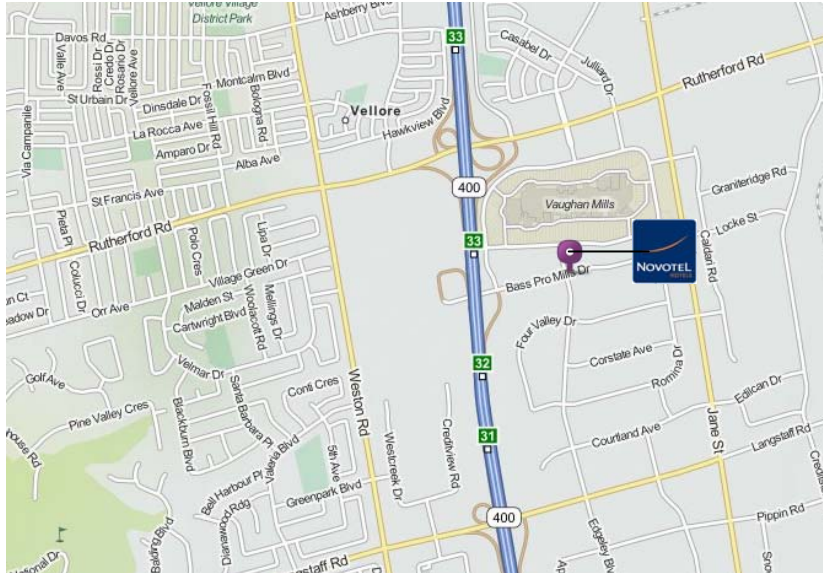

## **Novotel Toronto Vaughan Centre 200 Bass Pro Mills Drive, Vaughan, Ontario L4K 0B9**

**From North** – Follow Highways 400 south to Rutherford Road Exit. Take Rutherford Road Exit East. To Vaughan Mills Shopping Centre. Follow around the Mall until you are on the South side. Take Edgeley Boulevard South to Bass Pro Mills Drive.

**From the South** – Take Highway 400 North towards Barrie and exit at Bass Pro Mills Drive. Hotel is on the South East Corner of Edgeley & Bass Pro Mills

**From east of Toronto, Ottawa or Quebec**, follow Hwy 401 west to Hwy 400 toward Barrie and exit at Bass Pro Mills Drive. Hotel is on the South East Corner of Edgeley & Bass Pro Mills

**From west of Toronto, London or Kitchener**, follow Hwy 401 east to Hwy 400 toward Barrie and exit. Hotel is on the South East Corner of Edgeley & Bass Pro Mills

**From Pearson International Airport**, follow Hwy 409 east to Hwy 401 east, take Hwy 400 toward to Barrie and exit at Bass Pro Mills Drive. Hotel is on the South East Corner of Edgeley & Bass Pro Mills.

**From the USA – border crossing** - follow QEW to Toronto East to Hwy 427 and head north to Hwy 401 East, then take Hwy 400 toward Barrie and exit at Bass Pro Mills Drive. Hotel is on the South East Corner of Edgeley & Bass Pro Mills