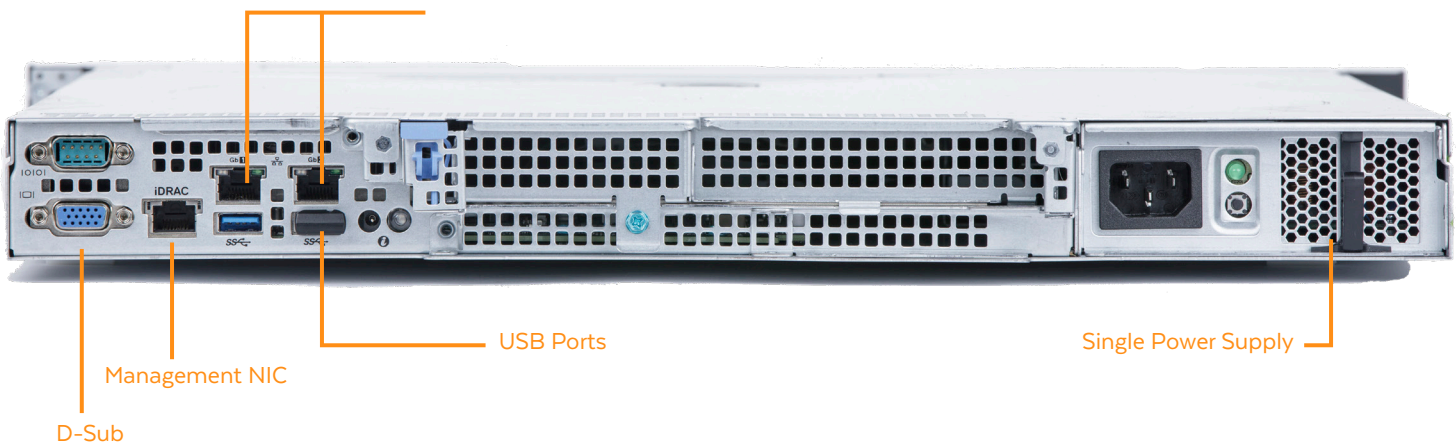

VALT SERVER

RIY2S SPECIFICATIONS

The RIY2S is 1U short-depth chassis featuring a single Intel Core i3-8100 CPU, 8 GB RAM, RAID 1 SSD OS and 2 TB RAID 1 video optimized drives. This appliance is benchmarked to manage up to five 1080p cameras offering 1,000 hours* of video archive.

TECHNICAL SPECIFICATIONS

MODEL NAME	RIY2S
FORM FACTOR	1U
CAMERAS	5
OS	UBUNTU LINUX 20.04
OS DRIVE	256GB SSD
STORAGE	2 TB
RAID OS	RAID 1 SSD
RAID DATA	RAID 1
# CPUS	1
CPU	INTEL CORE I3-8100
CACHE	6 MB
CORES	4
THREADS	4
SPEED	3.6 GHZ
MEMORY	(1) 8 GB 2666MT/S DDR4 ECC UDIMM
HEIGHT X WIDTH X DEPTH	1.7" X 17.08" X 23.45"
MOUNTING RAILS	YES
MOUNTING	1U/2U STATIC RAILS FOR 2-POST AND 4-POST RACKS
APPLIANCE WEIGHT	21 LBS
SHIPPING WEIGHT	37 LBS
MOTHERBOARD	POWEREDGE R240 XL MOTHERBOARD
POWER SUPPLY	SINGLE, CABLED POWER SUPPLY, 250W
AVG. POWER CONSUMPTION	160W
BTU/HR	546
VIDEO STORAGE	1,000 HOURS*

All VALT Servers are backed by a 3 year next business day on-site repair warranty
To request warranty services please contact Intelligent Video Solutions by phone: 262-746-9290 or email: support@ipivs.com.

* Estimated retention hours for use with 1080P cameras for 720P cameras multiply by 2
Additional information available at ipivs.com/products/#servers