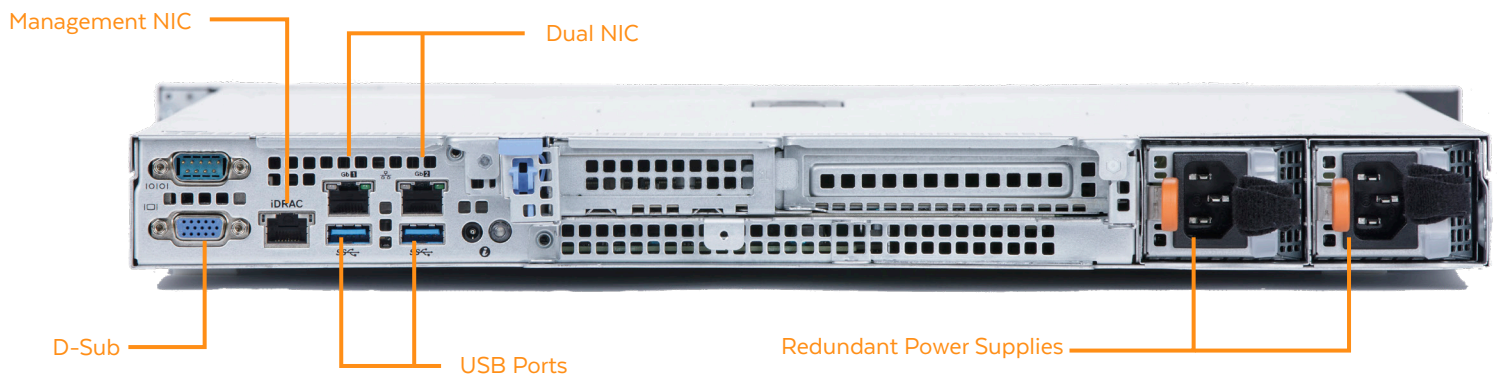

VALT SERVER

R1Y12S SPECIFICATIONS

The R1Y12S is 1U full-depth chassis featuring a single INTEL XEON SILVER 4110 CPU, 32 GB RAM, RAID 1 SSD OS/ Application array and 12 TB RAID 5 video archive. This appliance is benchmarked to manage up to twenty-five 1080p cameras offering 6,000 hours* of video archive.

TECHNICAL SPECIFICATIONS

MODEL NAME	R1Y12S
FORM FACTOR	1U
CAMERAS	25
OS	UBUNTU SERVER
OS DRIVE	BOSS CONTROLLER CARD + WITH 2 M.2 STICKS 240G (RAID 1),FH
RAID OS	RAID 1
STORAGE DRIVE	12 TB
RAID STORAGE	RAID 5, HOT SWAP
RAID CONTROLLER	PERC H330 RAID CONTROLLER, ADAPTER, LOW PROFILE
# CPUS	1
CPU	INTEL XEON SILVER 4110
CACHE	11 MB
CORES	8
THREADS	16
SPEED	2.1 GHZ
MEMORY	(2) 16 GB RDIMM, 2666MT/S, DUAL RANK
HEIGHT X WIDTH X DEPTH	1.7" X 17.08" X 28.13"
MOUNTING RAILS	READYRAILS SLIDING RAILS WITH CABLE MANAGEMENT ARM
APPLIANCE WEIGHT	34 LBS
SHIPPING WEIGHT	59 LBS
MOTHERBOARD	POWEREDGE R440 XL MOTHERBOARD
POWER SUPPLY	DUAL, HOT PLUG, REDUNDANT POWER SUPPLY (1+1), 550W
AVG. POWER CONSUMPTION	283W
BTU/HR	966
VIDEO STORAGE	6,000 HOURS*

All VALT Servers are backed by a 3 year next business day on-site repair warranty.

To request warranty services please contact Intelligent Video Solutions by phone: 262-746-9290 or email: support@ipivs.com.

* Estimated retention hours for use with 1080P cameras for 720P cameras multiply by 2
Additional information available at ipivs.com/products/#servers