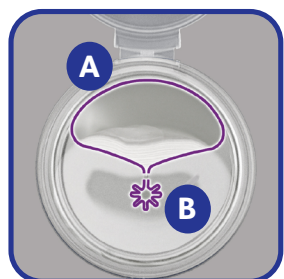

Oxivir® Excel Wipes Translucent Lid Canister

Feel free to touch

Safety is just 1 wipe away

TRANSLUCENT

You can see the contents of the canister without opening the lid.

DURABLE

The reinforced hinge stands up to rough handling / repeated use.

MORE CONVENIENT

Separate inner lid openings multiple-wipe (A) or single dispensing (B).

Multi-wipe

Single-wipe

MAKES THE JOB EASIER

Lid can be positioned in open position, has an “auto-close” feature and audibly snaps closed.