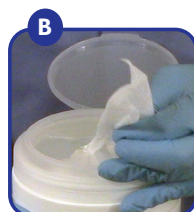

Oxivir® Excel Wipes Translucent Lid Canister

Feel free to touch

Safety is just 1 wipe away

TRANSLUCENT

You can see the contents of the canister without opening the lid.

DURABLE

The reinforced hinge stands up to rough handling / repeated use.

MORE CONVENIENT

Separate inner lid openings multiple-wipe (A) or single dispensing (B).

Multi-wipe

Single-wipe

MAKES THE JOB EASIER

Lid can be positioned in open position, has an “auto-close” feature and audibly snaps closed.