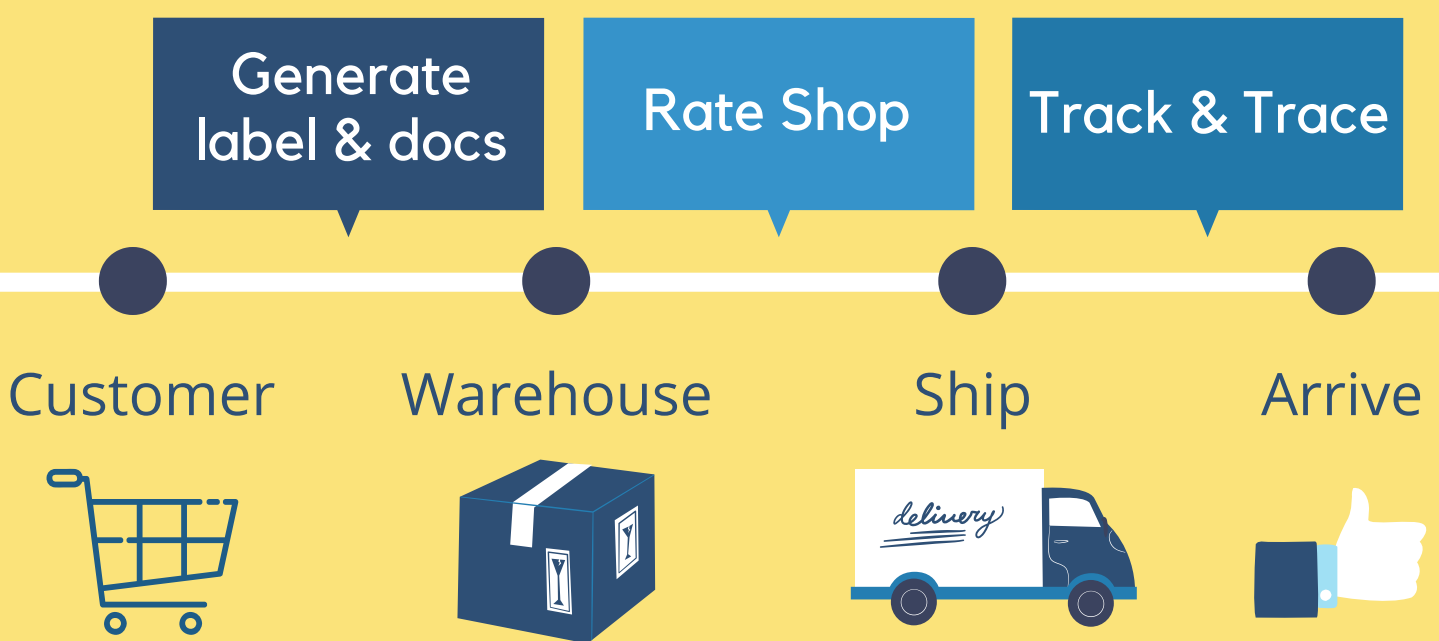

# ShipERP

A single, fully configurable platform to perform real-time multi-carrier shipping directly in SAP.

## Your Benefits

Rate shop 250+ carrier services out of the box

Automatically track & trace shipments within SAP

Generate & send all required export documents

Coordinate multi-carrier shipping in one platform

## Your Future Process