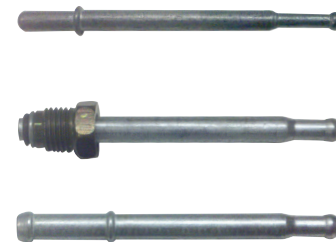

360° Seal Compression Unions

For Steel/Nylon/Copper/Aluminum Tubing

Part No.	Thread Size	Pkg Qty.
Reducing		
BR-2841	3/8" to 5/16"	2
BR-2842	10mm to 3/8"	2
Straight		
BR-2856	1/4"	2
BR-2857	5/16"	2
BR-2858	3/8"	2
90° Elbow		
BR-2846	5/16"	2
BR-2847	3/8"	2

Splice Joiners

Part No.	Thread Size	Pkg Qty.
For Nylon Fuel Line		
BB-14	1/4"	5
BB-516	5/16"	5
BB-38	3/8"	5
For Rubber Fuel Line		
BFC-4	1/4"	5
BFC-5	5/16"	5
BFC-6	3/8"	5

GM Fuel Sender Adapters

Part No.	Thread Size	Male Connection	Pkg Qty.
To Rubber Fuel Line			
FH-14	14mm	5/16"	5
FH-16	16mm	3/8"	5
To Nylon Fuel Line			
FS-14	14mm	5/16"	5
FS-16	16mm	3/8"	5

Viton O-Rings

Part No.	Line Size	Pkg Qty.
OR-38	3/8"	10
OR-516	5/16"	10

FUEL LINES & FITTINGS

Quick Connector Fuel Line

Part No.	Female Connection	Male Connection	Pkg. Qty.
Quick Connect to Steel to Nylon			
AL-101B	1/4"	1/4"	2
AL-102B	5/16"	5/16"	2
AL-103B	3/8"	3/8"	2
GM to Nylon or Rubber			
AL-104B	14mm	5/16"	2
AL-105B	16mm	3/8"	2
Nylon or Rubber			
AL-106B	5/16"	5/16"	2
AL-107B	3/8"	3/8"	2

Fuel Sending Unit Repair Line

Part No.	Line Size	Length	Pkg. Qty.
180° Fuel Filter Repair Line with 16mm GM Fitting			
FL-6188B	3/8"	6-1/2"	2

Steel Repair Lines

Part No.	Line Size	Length	Pkg. Qty.
14mm with Fitting & O-Ring			
FL-510B	5/16"	9"	2
FL-518B	5/16"	18"	2
FL-536B	5/16"	36"	2
16mm with Fitting & O-Ring			
FL-610B	3/8"	9"	2
FL-618B	3/8"	18"	2
FL-636B	3/8"	36"	2