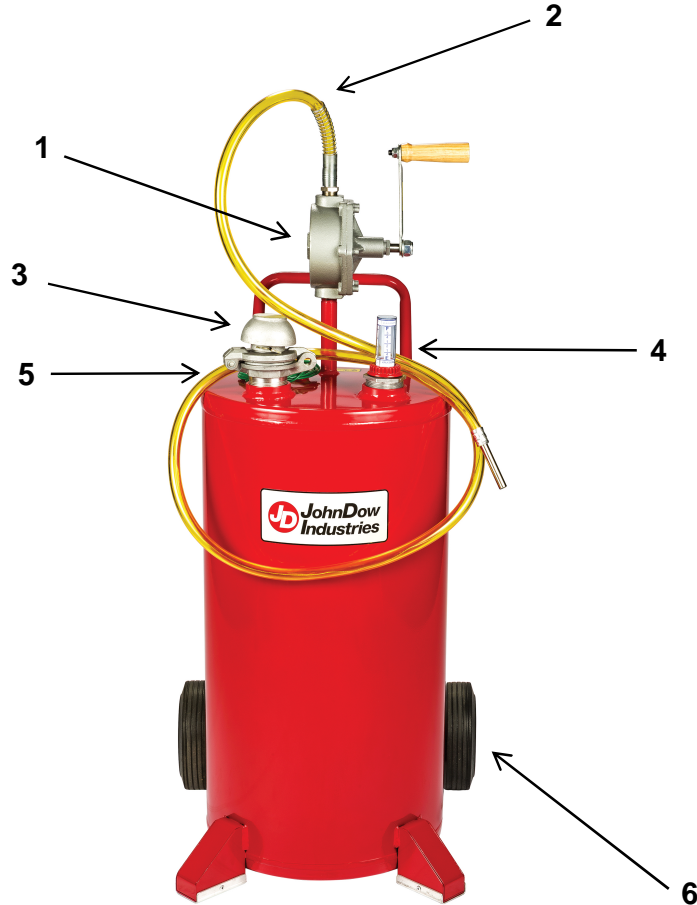

JohnDow Industries
25-Gallon Gas Caddy
FC-25GC

Breakdown #	Part #	Description
1	JDI-35-UL	2-Way Rotary Pump
2	80-593-NI	Hose Assembly
3	FIG-379	Flash Vent
4	H-2-26	Fluid Level Gauge Assembly
5	80-572	Ground Strap
6	25GC-WRK-UL	Wheel