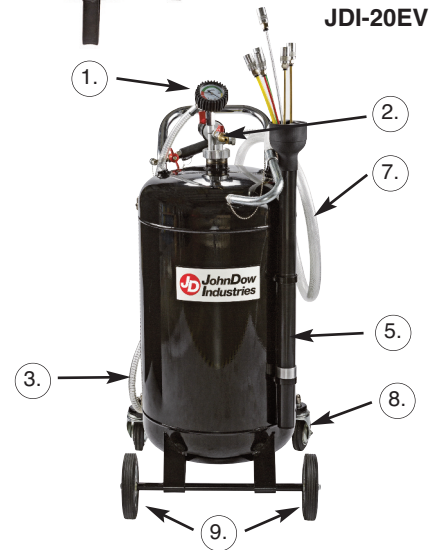

JohnDow Industries

6- and 20-Gallon Fluid Evacuators

JDI-6EV & JDI-20EV

Replacement Parts:

Item	Description	Qty	Model JDI-6EV
1	Vacuum Gauge	1	6EV-1
2	Venturi Vacuum Generator	1	6EV-2
3	Suction Hose	1	6EV-3
4	Sight Glass (Not Shown)	1	S-KIT
5	Probe Tube	1	6EV-6
6	Probe Link	1	N/A
7	Evacuation Hose	1	20DCE-2
8	Casters	2	N/A
9	Fixed Wheel	2	20DCE-7

Item	Description	Qty	Model JDI-20EV
1	Vacuum Gauge	1	6EV-1
2	Venturi Vacuum Generator	1	6EV-2
3	Suction Hose	1	6EV-3
4	Sight Glass	1	S-KIT
5	Probe Tube	1	6EV-6
6	Probe Link	1	N/A
7	Evacuation Hose	1	20DCE-2
8	Casters	2	20DCE-3
9	Fixed Wheel	2	20DCE-7

Replacement Probes:

Description	Part No.
Differential Probe Adapter	N/A
Flexible Probe 3/16" x 27" (5 x 700 mm)	PR5-700 (Red)
Flexible Probe 9/16" x 27" (6 x 700 mm)	PR6-700 (Green)
Flexible Probe 3/16" x 41" (7 x 1000 mm)	PR7-1000 (Clear)
Flexible Probe 13/16" x 59" (8 x 1500 mm)	PR8-1500 (Yellow)
Flexible Probe 11/16" x 27" (8 x 700 mm)	PR8-700 (Yellow)
Metal Probe 3/16" x 27" (5 x 700 mm)	PRM6-700
Metal Probe 9/16" x 27" (6 x 700 mm)	PRM6-700
BMW Adapter	ADP-BMW
Mercedes Adapter (built into suction hose)	ADP-MCD
Volkswagen Adapter	ADP-VW