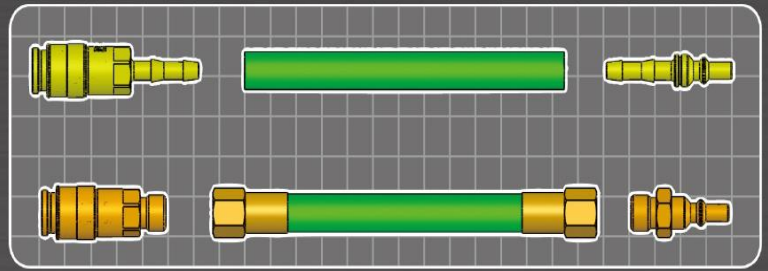

QUICK-ACTION COUPLINGS

Conformity with
EN561, ISO 7289

Features

- Brass construction.
- Leakage-free connection without tools.
- Double O-ring sealing coupling.
- Color-coded couplings and pins.
- Threads in accordance with EN560, ISO3253.

Item No. Specifications

Q388-R6/L6 6mm
R6 – Oxy #203964
L6 – Fuel #204015

Q188-AR/AL
AR – Oxy #204225
AL – Fuel #204226

Q388-A04/A09
A04 – Oxy #203974
A09 – Fuel #203975

Item No. Specifications

Q188-R6/L6 6mm
R6 – Oxy #203966
L6 – Fuel #204035