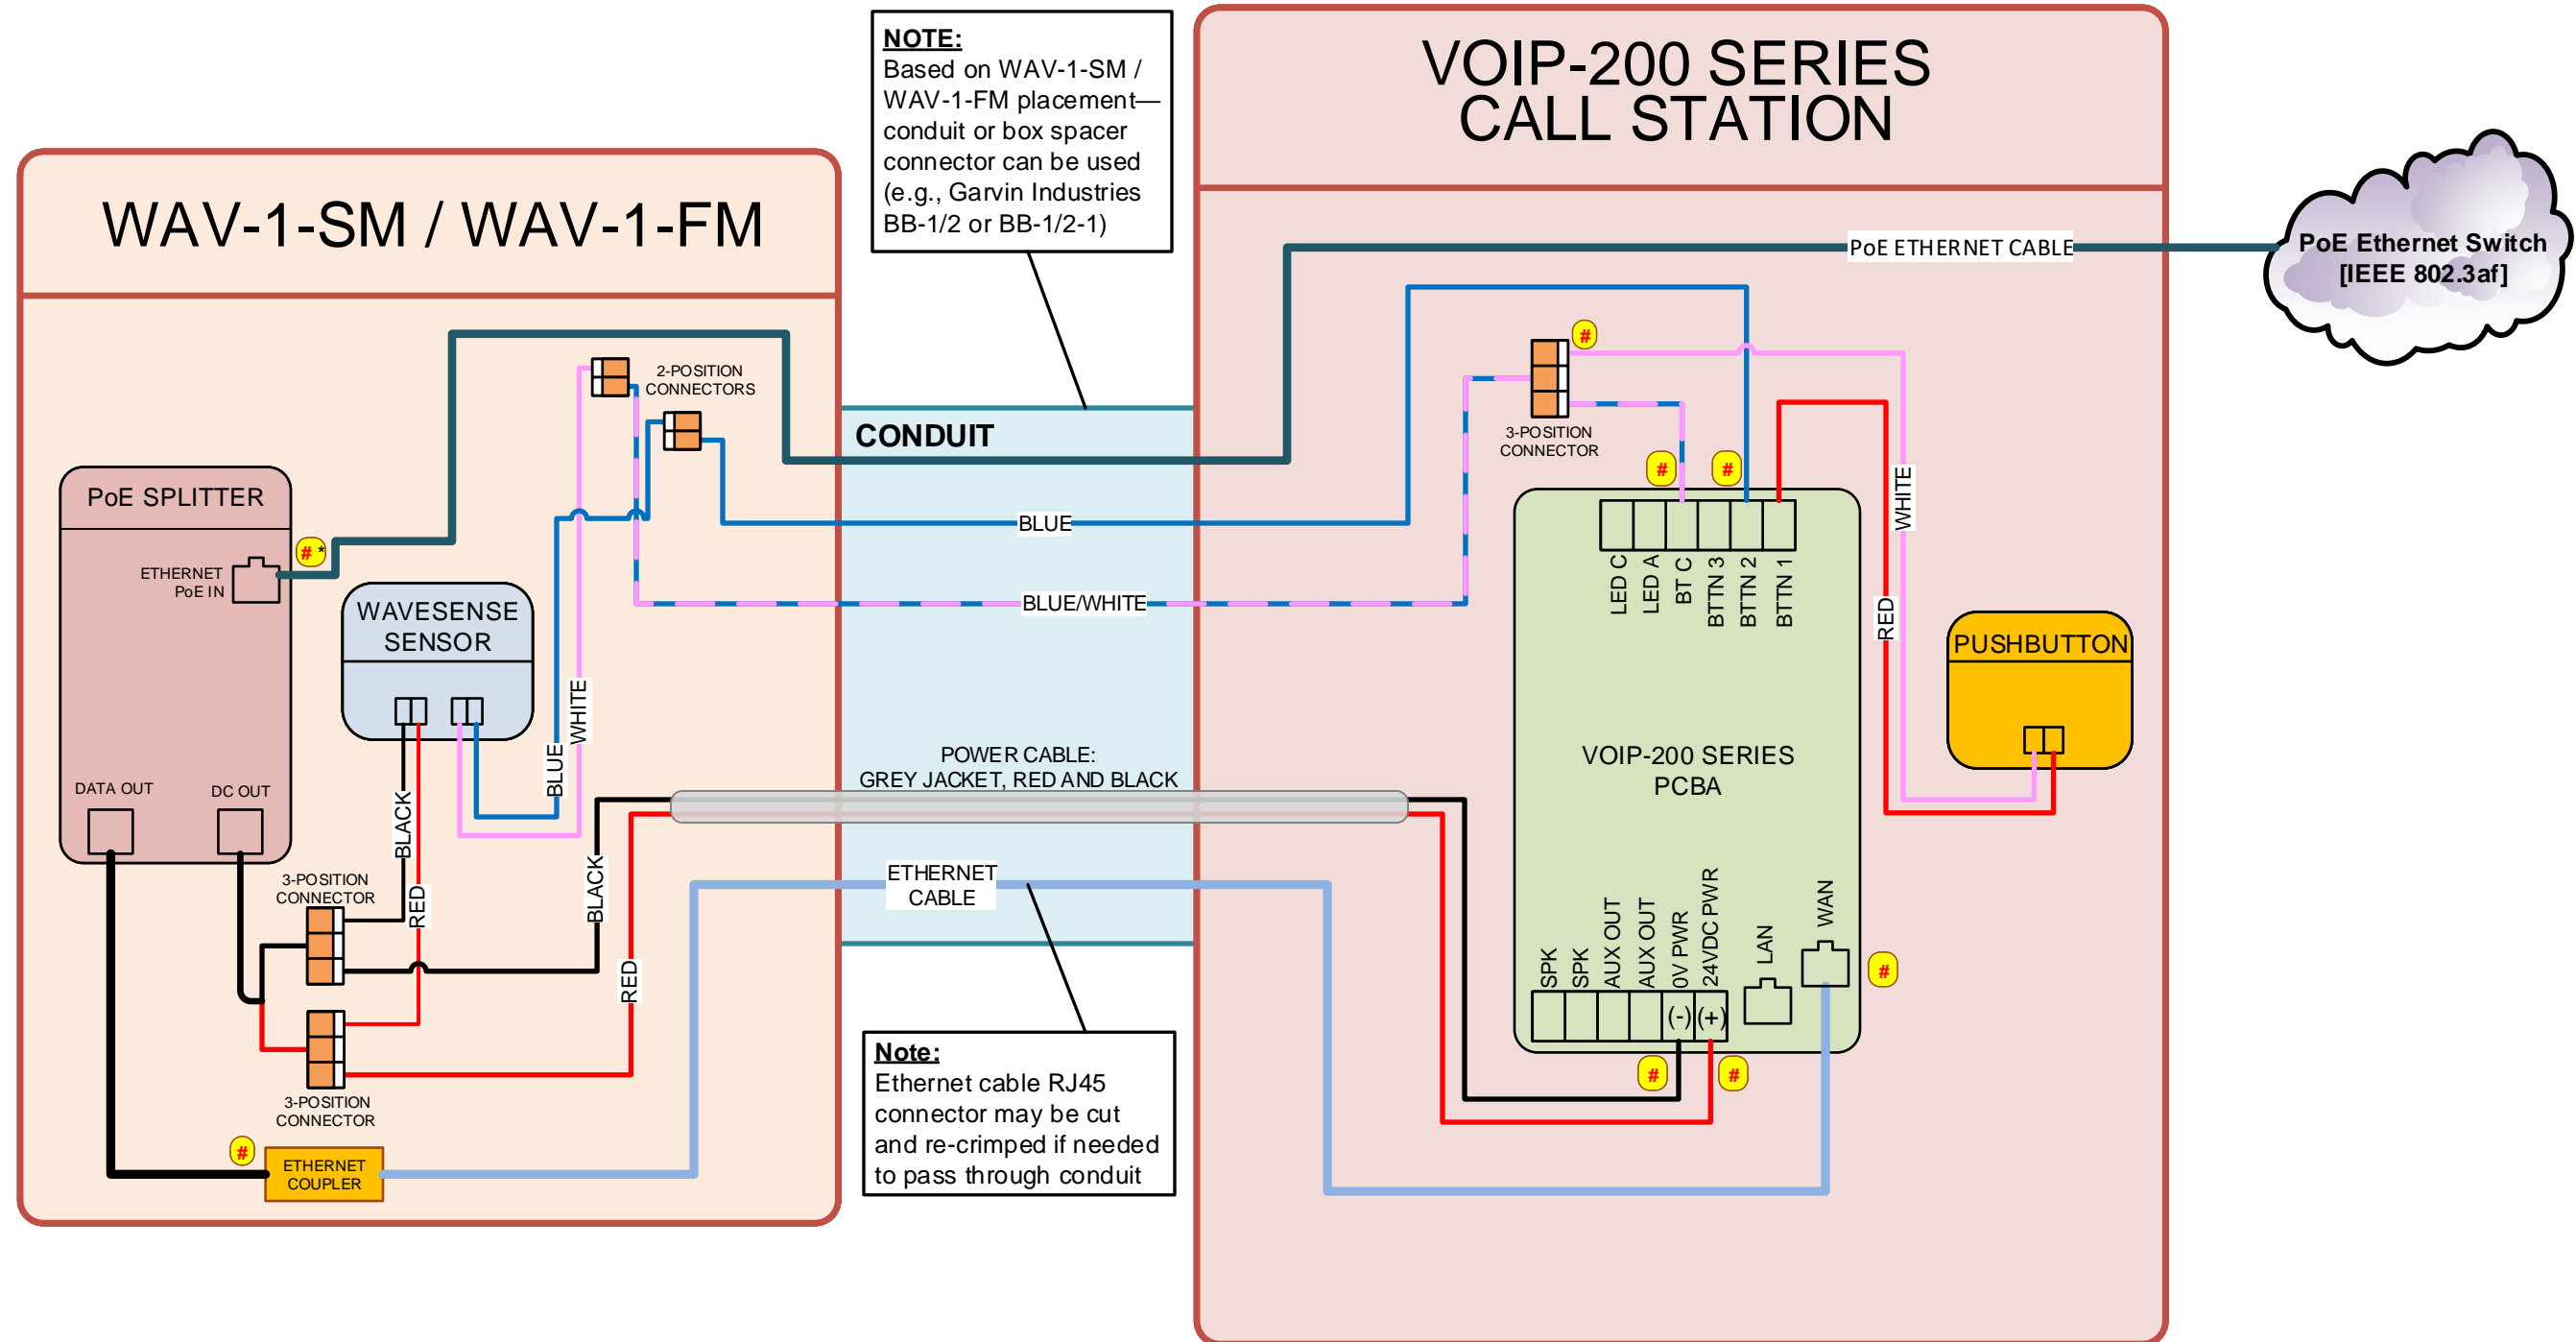

# System Block Diagram

## WAV-1-SM/WAV-1-FM with VOIP-200 Series IP Call Station

“White” color cables in the physical wiring assembly are indicated as “pink” color cables in the schematic.

# This connection will need to be completed in the field

\* Not provided by Talkphone