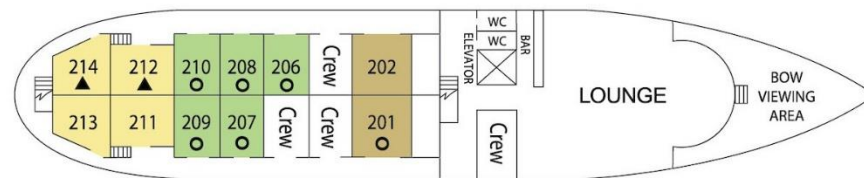

Wilderness Legacy Deck Plan

Bridge Deck

Upper Deck

Lounge Deck

Main Deck

Double or Triple Accommodation + Quad Accommodation * Single or Double Accommodation
 ▲ Fixed Queen Bed □ Fixed Double Bed ○ Fixed Twin Beds

Owner's Suite (OWN)
 300sf sitting area, wet bar, refrigerator, media center; 300sf master bedroom; king bed; view windows; private bath with Jacuzzi tub/shower (sofa bed for triple/quad)

Pathfinder (PAT)
 Queen or twin beds; view window; private bath with shower

Navigator (NAV)
 Fixed double or fixed twin beds; view window; private bath with shower

All cabins are outside and above deck with view windows.
 Cabin/ship diagram not to scale. Images may not represent all cabins within a category.