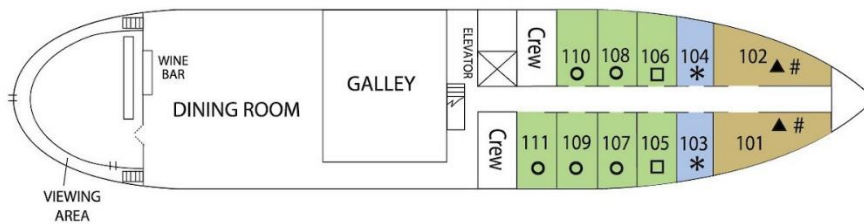

Wilderness Legacy Deck Plan

Bridge Deck

Upper Deck

Lounge Deck

Main Deck

Double or Triple Accommodation + Quad Accommodation * Single or Double Accommodation
 ▲ Fixed Queen Bed □ Fixed Double Bed ○ Fixed Twin Beds

Owner's Suite (OWN)
 300sf sitting area, wet bar, refrigerator, media center; 300sf master bedroom; king bed; view windows; private bath with Jacuzzi tub/shower (sofa bed for triple/quad)

Pathfinder (PAT)
 Queen or twin beds; view window; private bath with shower

Navigator (NAV)
 Fixed double or fixed twin beds; view window; private bath with shower

All cabins are outside and above deck with view windows.
 Cabin/ship diagram not to scale. Images may not represent all cabins within a category.