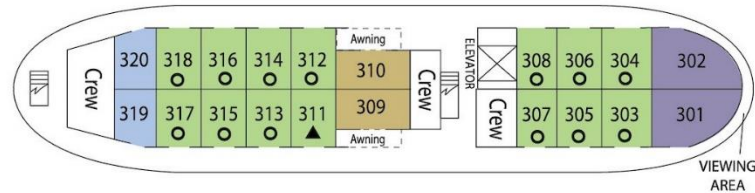

Wilderness Legacy Deck Plan

Bridge Deck

Upper Deck

Lounge Deck

Main Deck

Double or Triple Accommodation + Quad Accommodation * Single or Double Accommodation
 ▲ Fixed Queen Bed □ Fixed Double Bed ○ Fixed Twin Beds

Owner's Suite (OWN)
 300sf sitting area, wet bar, refrigerator, media center; 300sf master bedroom; king bed; view windows; private bath with Jacuzzi tub/shower (sofa bed for triple/quad)

Pathfinder (PAT)
 Queen or twin beds; view window; private bath with shower