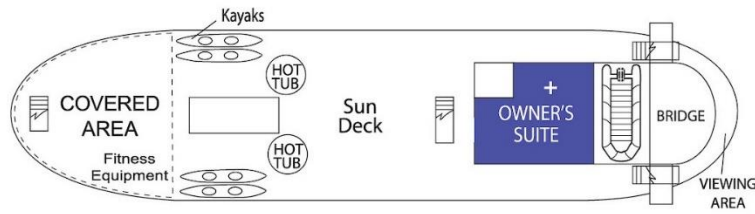

Wilderness Legacy Deck Plan

Bridge Deck

Upper Deck

Lounge Deck

Main Deck

Double or Triple Accommodation + Quad Accommodation * Single or Double Accommodation
 ▲ Fixed Queen Bed □ Fixed Double Bed ○ Fixed Twin Beds

Owner's Suite (OWN)
 300sf sitting area, wet bar, refrigerator, media center; 300sf master bedroom; king bed; view windows; private bath with Jacuzzi tub/shower (sofa bed for triple/quad)

Pathfinder (PAT)
 Queen or twin beds; view window; private bath with shower