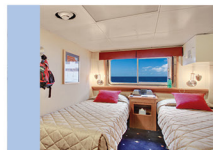

Sun Deck

Observation Deck

Main Deck

Double or Triple Accommodation * Single or Double Accommodation O Fixed Twin Beds

Explorer (XPL)
Sitting area; queen or twin beds; large picture window; private bath with shower

Trailblazer (TRB)
Queen or twin beds; view window; private bath with shower

Pathfinder (PAT)
Outside entry; fixed queen, fixed double bed, or fixed double bed with twin bed (307, 309); view window; private bath with shower

**Navigator (NAV)
Single Navigator (SGL-NAV)**
Queen or twin beds; view window; private bath with shower

All cabins are outside and above deck with view windows.

Cabin/ship diagram not to scale. Images may not represent all cabins within a category.