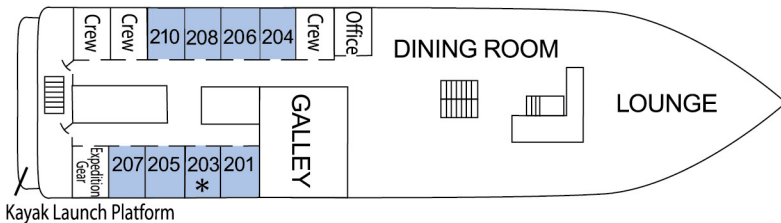

Sun Deck

Observation Deck

Main Deck

Double or Triple Accommodation * Single or Double Accommodation O Fixed Twin Beds

Explorer (XPL)
Sitting area; queen or twin beds; large picture window; private bath with shower

Trailblazer (TRB)
Queen or twin beds; view window; private bath with shower

Pathfinder (PAT)
Outside entry; fixed queen, fixed double bed, or fixed double bed with twin bed (307, 309); view window; private bath with shower

**Navigator (NAV)
Single Navigator (SGL-NAV)**
Queen or twin beds; view window; private bath with shower

All cabins are outside and above deck with view windows.

Cabin/ship diagram not to scale. Images may not represent all cabins within a category.