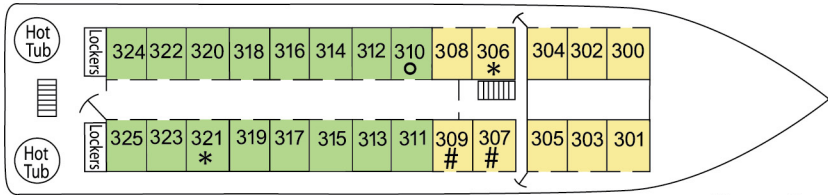

Sun Deck

Observation Deck

Main Deck

Double or Triple Accommodation * Single or Double Accommodation O Fixed Twin Beds

Explorer (XPL)
Sitting area; queen or twin beds; large picture window; private bath with shower

Trailblazer (TRB)
Queen or twin beds; view window; private bath with shower

Pathfinder (PAT)
Outside entry; fixed queen, fixed double bed, or fixed double bed with twin bed (307, 309); view window; private bath with shower

**Navigator (NAV)
Single Navigator (SGL-NAV)**
Queen or twin beds; view window; private bath with shower

All cabins are outside and above deck with view windows.

Cabin/ship diagram not to scale. Images may not represent all cabins within a category.