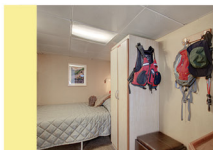

Sun Deck

Observation Deck

Main Deck

Double or Triple Accommodation * Single or Double Accommodation O Fixed Twin Beds

Explorer (XPL)
Sitting area; queen or twin beds; large picture window; private bath with shower

Trailblazer (TRB)
Queen or twin beds; view window; private bath with shower

Pathfinder (PAT)
Outside entry; fixed queen, fixed double bed, or fixed double bed with twin bed (307, 309); view window; private bath with shower

**Navigator (NAV)
Single Navigator (SGL-NAV)**
Queen or twin beds; view window; private bath with shower

All cabins are outside and above deck with view windows.

Cabin/ship diagram not to scale. Images may not represent all cabins within a category.