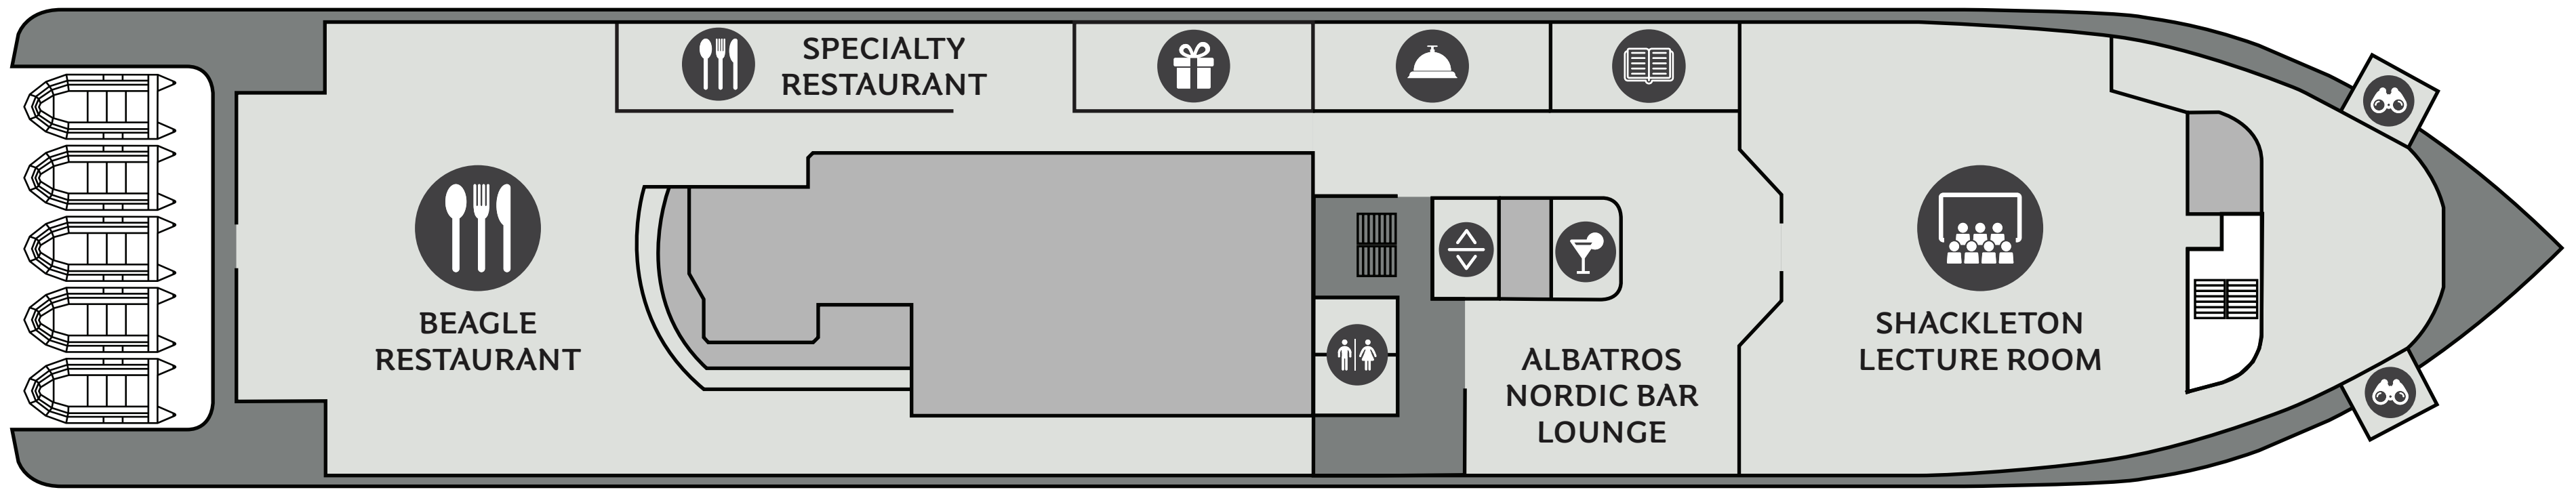

DECK 5 STELLER DECK