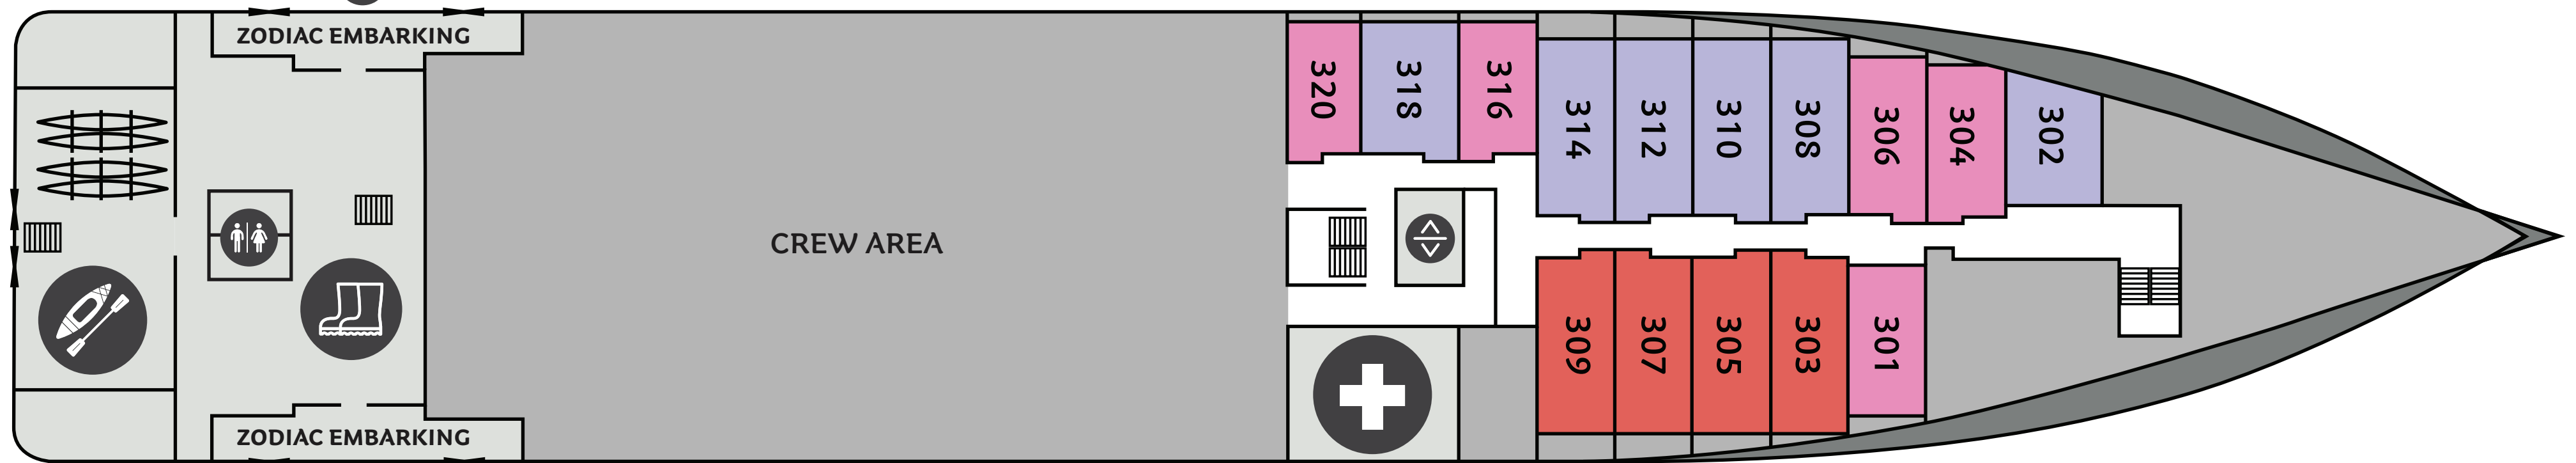

DECK 3 GERLACH DECK

Premium Suite, Two Bedroom 1 Cabin, Size 45 sqm incl. Balcony	Category B2, Balcony Suite 4 Cabins, Size 28 sqm incl. Balcony	Category E, French Balcony Suite 9 Cabins, Size 16 sqm
Category A, Junior Suite 4 Cabins, Size 42 sqm incl. Balcony	Category C, Balcony Stateroom 57 Cabins, Size 24 sqm incl. Balcony	Category F, Porthole Triple Stateroom 4 Cabins, Size 22 sqm
Category B1, Balcony Suite 2 Cabins, Size 35 sqm incl. Balcony	Category D, Albatros Stateroom Porthole 7 Cabins, Size 22 sqm	Category G, Porthole Single Stateroom 5 Cabins, Size 18 sqm

Restaurant	Knud Rasmussen Library	Fitness	Mudroom	Elevator
Bar	Albatros Ocean Boutique	Albatros Polar Spa	Zodiac embarking	Stairs
Observation Area	Reception	Infinity Pool	Kayak platform	Handicap friendly
Shackleton Lecture Room	Medical Clinic	Jacuzzi	Toilet