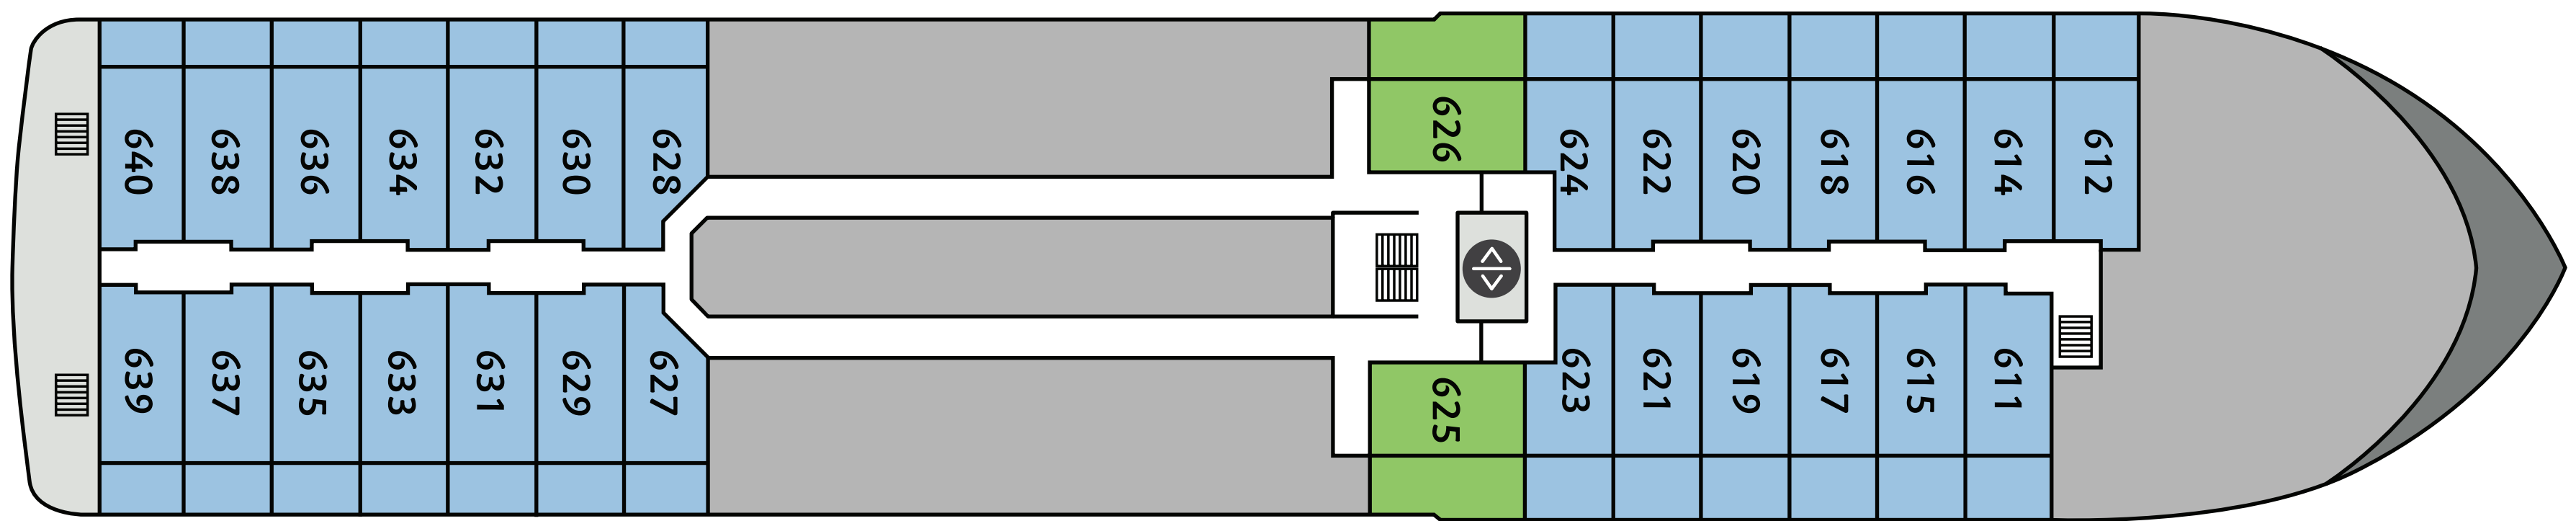

DECK 6 JAMES COOK DECK