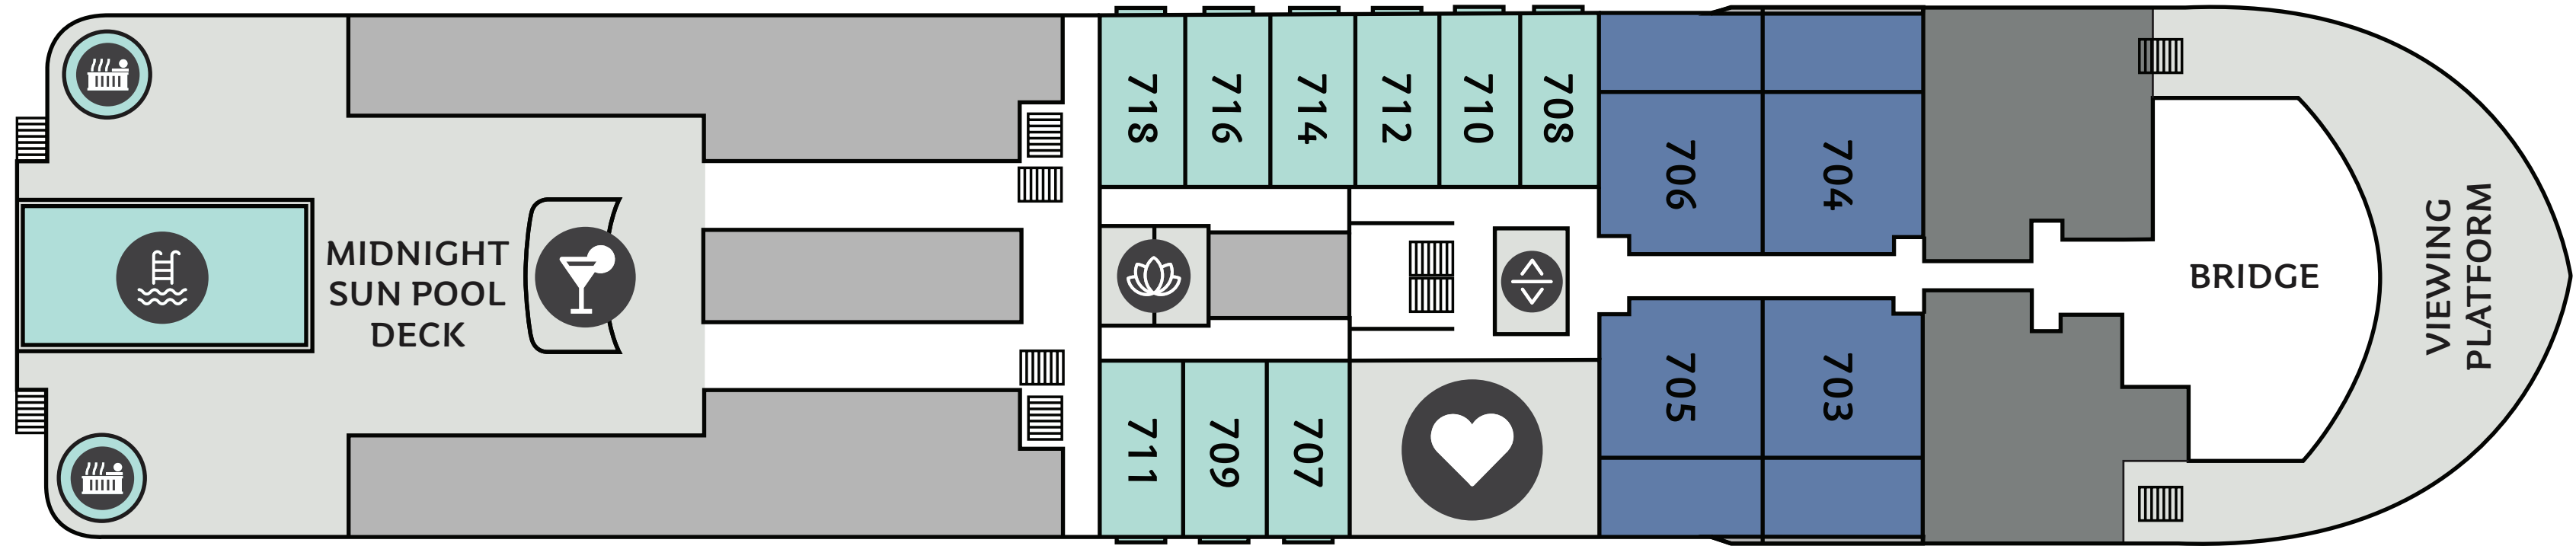

M/V OCEAN VICTORY DECK PLAN

DECK 9 BIRDS EYE VIEW DECK

DECK 8 ZHENG HE DECK

DECK 7 AMUNDSEN DECK

DECK 6 JAMES COOK DECK

DECK 5 STELLER DECK

DECK 4 BERING DECK

DECK 3 GERLACH DECK

- | | | |
|--|--|---|
| Premium Suite, Two Bedroom
1 Cabin, Size 45 sqm incl. Balcony | Category B2, Balcony Suite
4 Cabins, Size 28 sqm incl. Balcony | Category E, French Balcony Suite
9 Cabins, Size 16 sqm |
| Category A, Junior Suite
4 Cabins, Size 42 sqm incl. Balcony | Category C, Balcony Stateroom
57 Cabins, Size 24 sqm incl. Balcony | Category F, Porthole Triple Stateroom
4 Cabins, Size 22 sqm |
| Category B1, Balcony Suite
2 Cabins, Size 35 sqm incl. Balcony | Category D, Albatros Stateroom Porthole
7 Cabins, Size 22 sqm | Category G, Porthole Single Stateroom
5 Cabins, Size 18 sqm |

- | | | | | |
|-------------------------|-------------------------|--------------------|------------------|-------------------|
| Restaurant | Knud Rasmussen Library | Fitness | Mudroom | Elevator |
| Bar | Albatros Ocean Boutique | Albatros Polar Spa | Zodiac embarking | Stairs |
| Observation Area | Reception | Infinity Pool | Kayak platform | Handicap friendly |
| Shackleton Lecture Room | Medical Clinic | Jacuzzi | Toilet | |