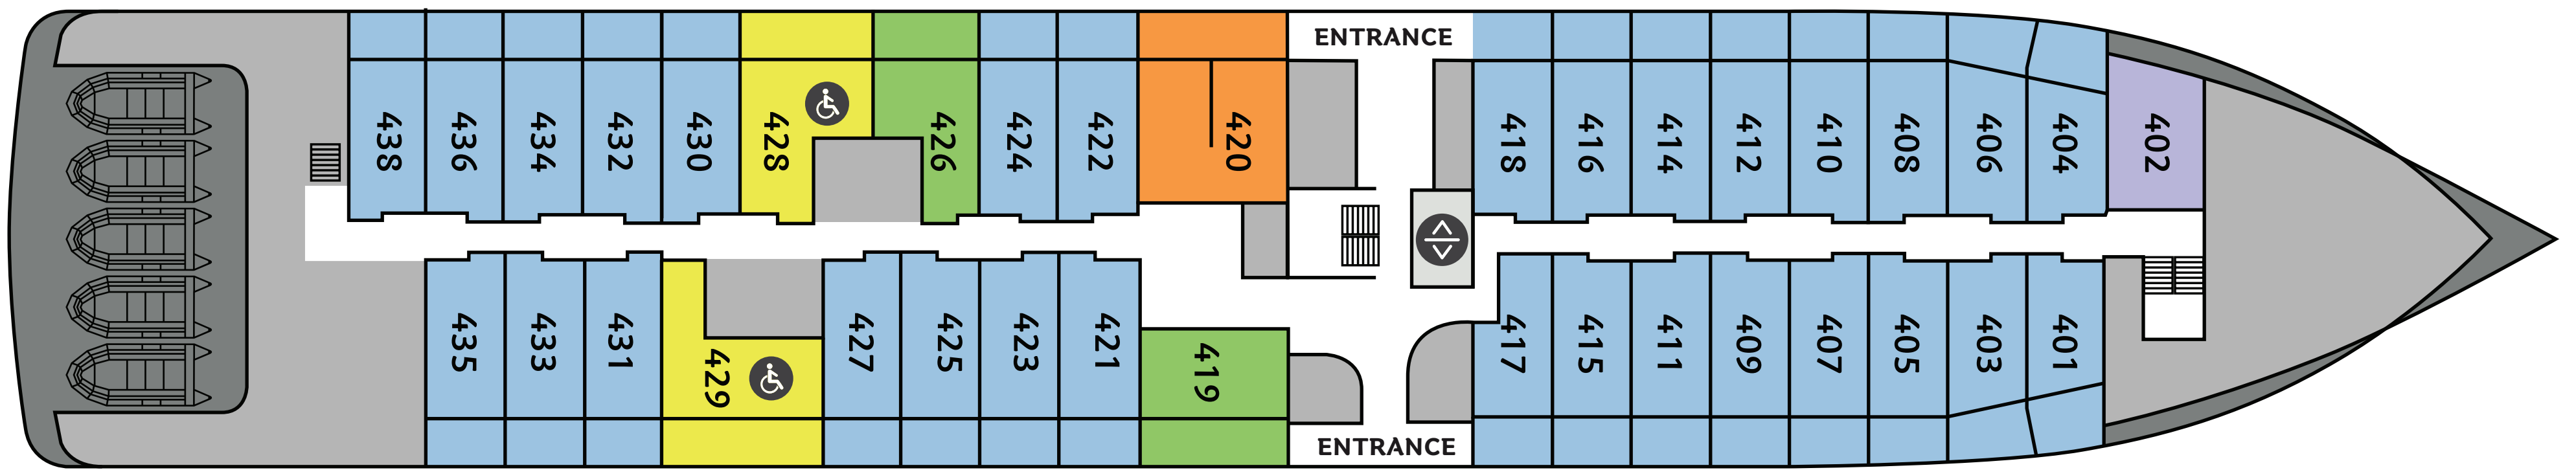

M/V OCEAN VICTORY DECK PLAN

DECK 9 BIRDS EYE VIEW DECK

DECK 8 ZHENG HE DECK

DECK 7 AMUNDSEN DECK

DECK 6 JAMES COOK DECK

DECK 5 STELLER DECK

DECK 4 BERING DECK

DECK 3 GERLACH DECK

- | | | |
|--|--|---|
| Premium Suite, Two Bedroom
1 Cabin, Size 45 sqm incl. Balcony | Category B2, Balcony Suite
4 Cabins, Size 28 sqm incl. Balcony | Category E, French Balcony Suite
9 Cabins, Size 16 sqm |
| Category A, Junior Suite
4 Cabins, Size 42 sqm incl. Balcony | Category C, Balcony Stateroom
57 Cabins, Size 24 sqm incl. Balcony | Category F, Porthole Triple Stateroom
4 Cabins, Size 22 sqm |
| Category B1, Balcony Suite
2 Cabins, Size 35 sqm incl. Balcony | Category D, Albatros Stateroom Porthole
7 Cabins, Size 22 sqm | Category G, Porthole Single Stateroom
5 Cabins, Size 18 sqm |

- | | | | | |
|-------------------------|-------------------------|--------------------|------------------|-------------------|
| Restaurant | Knud Rasmussen Library | Fitness | Mudroom | Elevator |
| Bar | Albatros Ocean Boutique | Albatros Polar Spa | Zodiac embarking | Stairs |
| Observation Area | Reception | Infinity Pool | Kayak platform | Handicap friendly |
| Shackleton Lecture Room | Medical Clinic | Jacuzzi | Toilet | |