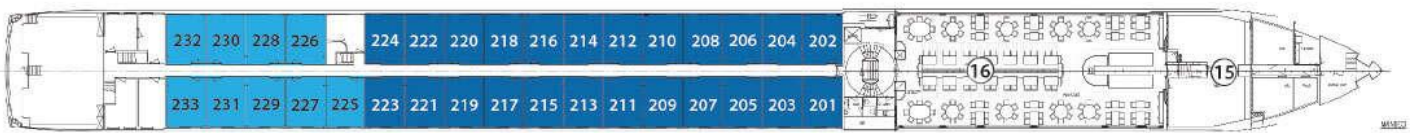

Vista Deck Plan

SKY DECK

ROYAL DECK

SAPPHIRE DECK

INDIGO DECK

DECK PLAN

- | | | |
|---|----------------------|-------------------|
| 1 Sky Lounge | 6 Deck Game Area | 12 Elevator |
| 2 Navigation Bridge | 7 Observation Lounge | 13 Lobby |
| 3 Sky Grill | 8 Panorama Bistro | 14 Club Lounge |
| 4 Whirlpool | 9 Panorama Lounge | 15 Galley |
| 5 Premium Lounge
Chairs and Shade
Awnings | 10 Bar | 16 Dining Room |
| | 11 Reception | 17 Fitness Center |

CATEGORIES

- Royal Suite Royal Deck | Royal Suites
- Cat. P Royal Deck | Panorama Suites
- Cat. A Sapphire Deck Forward | Panorama Suites
- Cat. B Sapphire Deck Aft | Panorama Suites
- Cat. D Indigo Deck Aft | Deluxe Staterooms
- Cat. E Indigo Deck Forward | Deluxe Staterooms