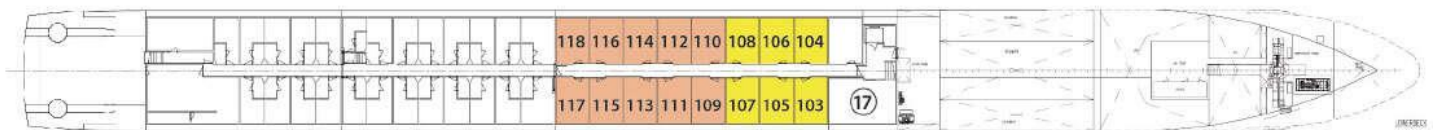

Vista Deck Plan

SKY DECK

ROYAL DECK

SAPPHIRE DECK

INDIGO DECK

DECK PLAN

- | | | |
|---|----------------------|-------------------|
| 1 Sky Lounge | 6 Deck Game Area | 12 Elevator |
| 2 Navigation Bridge | 7 Observation Lounge | 13 Lobby |
| 3 Sky Grill | 8 Panorama Bistro | 14 Club Lounge |
| 4 Whirlpool | 9 Panorama Lounge | 15 Galley |
| 5 Premium Lounge
Chairs and Shade
Awnings | 10 Bar | 16 Dining Room |
| | 11 Reception | 17 Fitness Center |

CATEGORIES

- Royal Suite Royal Deck | Royal Suites
- Cat. P Royal Deck | Panorama Suites
- Cat. A Sapphire Deck Forward | Panorama Suites
- Cat. B Sapphire Deck Aft | Panorama Suites
- Cat. D Indigo Deck Aft | Deluxe Staterooms
- Cat. E Indigo Deck Forward | Deluxe Staterooms