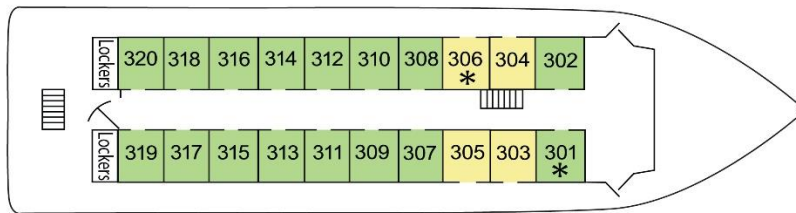

WILDERNESS ADVENTURER

Fitness Equipment

Sun Deck

Observation Deck

Main Deck

Below Deck

All Cabins are Above Deck with View Windows

* Single or Double Accommodation

Pathfinder (PAT)
303-306

Outside entry; double bed; view window; private bath with shower

Trailblazer (TRB)
301-302; 307-320

Queen or twin beds; view window; private bath with shower

Navigator (NAV)
200-208; 210

Queen or twin beds; view window; private bath with shower