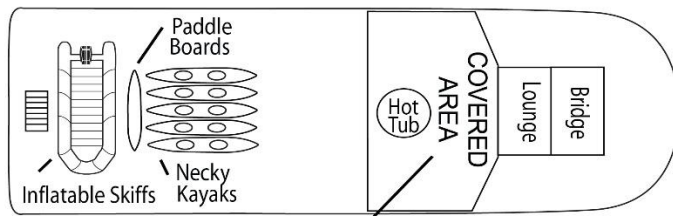

WILDERNESS ADVENTURER

Fitness Equipment

Sun Deck

Observation Deck

Main Deck

Below Deck

All Cabins are Above Deck with View Windows

* Single or Double Accommodation

Pathfinder (PAT)
303-306

Outside entry; double bed; view window; private bath with shower

Trailblazer (TRB)
301-302; 307-320

Queen or twin beds; view window; private bath with shower

Navigator (NAV)
200-208; 210

Queen or twin beds; view window; private bath with shower