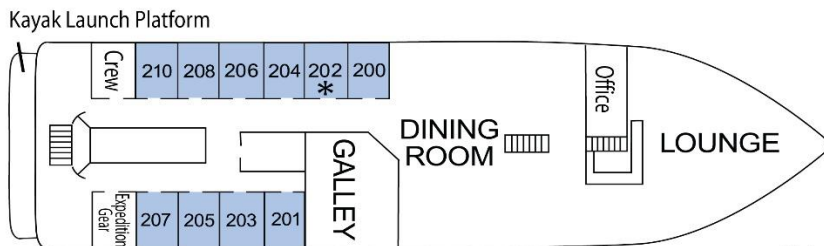

WILDERNESS ADVENTURER

Fitness Equipment

Sun Deck

Observation Deck

Main Deck

Below Deck

All Cabins are Above Deck with View Windows

* Single or Double Accommodation

Pathfinder (PAT)
303-306

Outside entry; double bed; view window; private bath with shower

Trailblazer (TRB)
301-302; 307-320

Queen or twin beds; view window; private bath with shower

Navigator (NAV)
200-208; 210

Queen or twin beds; view window; private bath with shower