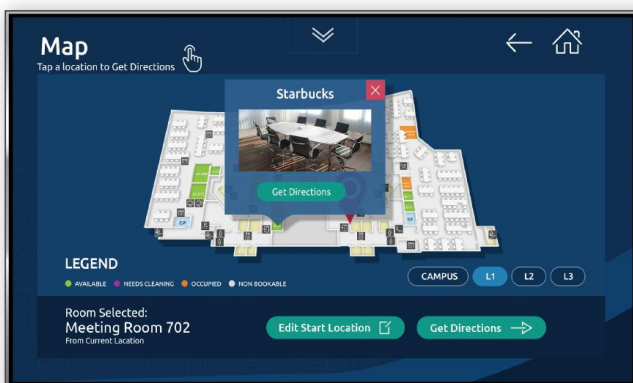

Wayfinding Ready

- Touchscreen, 1080P or 4K
- Industry-leading 3D Wayfinding technology
- End users can select from a variety of Quick Edit Ready interactive directory templates
- Base Content/Data Service Bundle includes up to 2 floor maps and 100 waypoints and additional maps / waypoints can be added
- Includes FREE Secure Mobile Control App
- Compatible Hardware / OS: Win 10/8th Gen i5/8GB RAM; BrightSign XT; Select Android

Product Part

WTR-WG2103

Wayfinding Ready

1-Year WayTouch SaaS license, Web CMS, Template/Widget Library, basic tech support and cloud hosting; White glove Deployment Services included with 1-on-1 training; Includes Secure Mobile Control (SMC/Touchless Touch) app; Creative service required per project as below;

SVC-WTR-TCAH10

22MILES Content / Data Service Add-on

Template-based data assistance: template selection, data input, logo and branding for WayTouch Ready, QA and basic training, up to 10 hour services (No graphic design services included; Not eligible for premium creative services or advance training) ; Map creation services: 2D or 3D map for 1 building, 2 floor map design, wayfinding route setup up to 100 rooms and/or destinations.