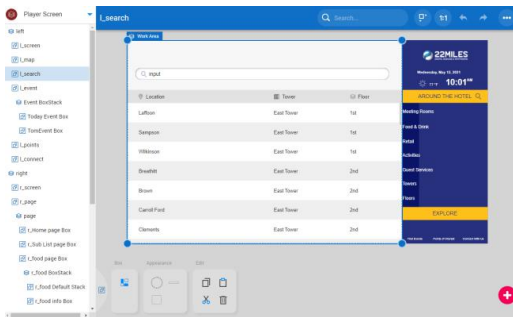

# Digital Sign Ready (DSR) Introduction

DSR by 22 Miles Inc. are ready-built, ready to bundle with hardware and ready to deploy digital and interactive signage. Unlike other entry-level digital signage solutions, 22 Miles' DSR include White Glove project services with CMS training and software installation/deployment assistance.

## Wayfinding Ready Software/Service Bundles Include:

**1** SaaS software license to be installed on certified hardware and operating systems; includes tech support and cloud hosting

**2** Web-based CMS with Quick Edit and Pro Edit ready templates; choose your template, re-brand and edit content, then drag and drop to customize