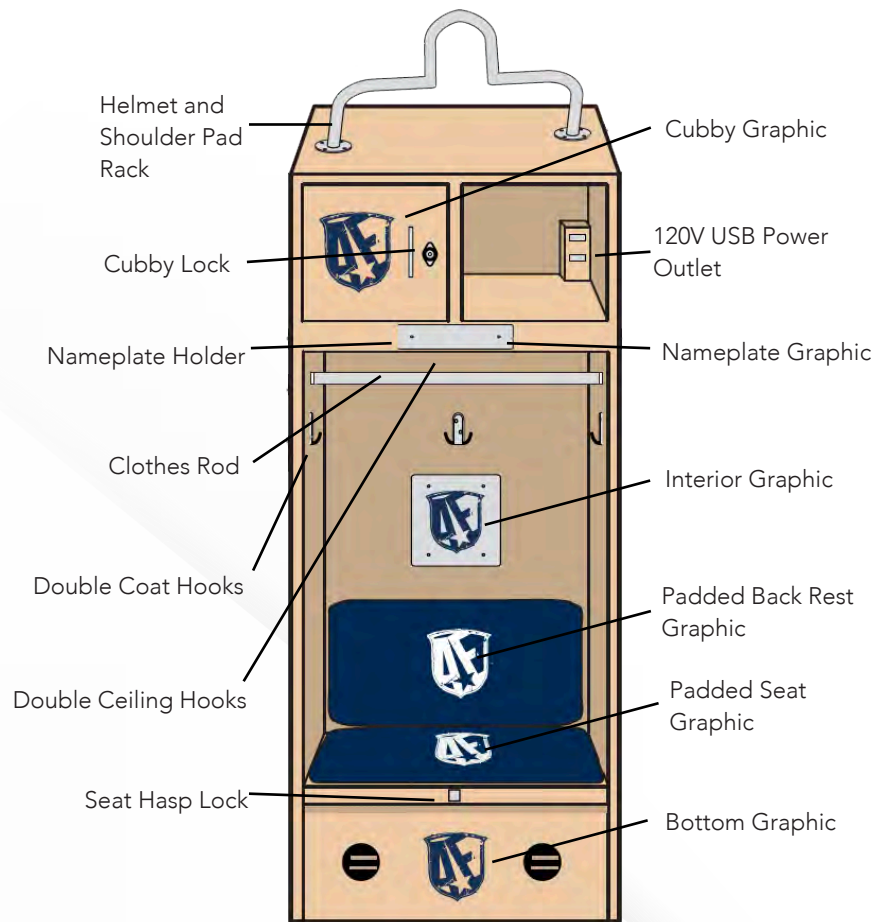

STANDARD FEATURES:

- Open upper shelf
- Open foot compartment
- Laminate and wood options available
- Dowel and glue construction
- 3mm Edge banding
- Wood options have base coat sanding sealer & 2 coats of water based, low Volatile Organic Compounds (VOCs) lacquer
- (3) Double garment hooks

PADED SEAT/BACK OPTIONS:

- Padded Seat
- Padded Seat and Back Rest

ACCESSORIES AND GRAPHICS OPTIONS:

- Helmet and Shoulder Pad Rack** (Minimum 24" W)
- Cubby Lock**
 - Hasp Combo Digital
- Nameplate Holder**
 - 2" x 8" 2" x 10" 2" x 12"
- Nameplate Graphic**
- Clothes Rod**
- Double Ceiling Hook**
- Double Coat Hooks** Qty _____
- Seat Hasp Lock**
- Cubby Graphic**
 - Decal Plate with Logo
- 120V USB Power Outlet**
- Interior Graphic**
 - Decal Plate with Logo
- Padded Back Rest Graphic**
- Padded Seat Graphic**
- Bottom Graphic**
 - Decal Plate with Logo

BOTTOM STORAGE OPTIONS:

- Open (Standard)
- Pullout Drawer with Soft Close
- Lift-Up Lid

BOTTOM FACE OPTIONS:

- Insert Mini Louvers
- Grill Vent Plate
- Insert Vertical Vents
- Hardwood Vent Grate

PEDESTAL SIDE WOOD LOCKER