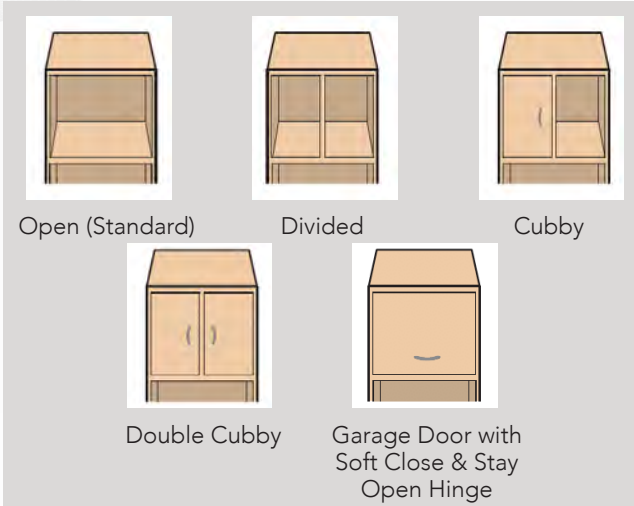

STANDARD FEATURES:

- Open upper shelf
- Open foot compartment
- Laminate and wood options available
- Dowel and glue construction
- 3mm Edge banding
- Wood options have base coat sanding sealer & 2 coats of water based, low Volatile Organic Compounds (VOCs) lacquer
- (3) Double garment hooks

*All hardware has a standard silver finish

PED

Pedestal Side Locker with Custom Cubby, Pullout Drawer, Padded Seat and Graphic, and Vent Grill Plate

STANDARD SIZES:

PED - Pedestal Side Locker

Width:

- 18" 24" 30" Custom

Depth:

- 23.5" 30" 36" Custom

Height:

- 72" 78" 84" Custom

Qty _____

PEDESTAL SIDE WOOD LOCKER

TOP OPTIONS:

- Open (Standard)
- Divided
- Garage Door
- Cubby
- Double Cubby

PADED SEAT/BACK OPTIONS:

- Padded Seat
- Padded Seat and Back Rest

ACCESSORIES AND GRAPHICS OPTIONS:

- Helmet and Shoulder Pad Rack** (Minimum 24" W)
- Cubby Lock**
 - Hasp Combo Digital
- Nameplate Holder**
 - 2" x 8" 2" x 10" 2" x 12"
- Nameplate Graphic**
- Clothes Rod**
- Double Ceiling Hook**
- Double Coat Hooks** Qty _____
- Seat Hasp Lock**
- Cubby Graphic**
 - Decal Plate with Logo
- 120V USB Power Outlet**
- Interior Graphic**
 - Decal Plate with Logo
- Padded Back Rest Graphic**
- Padded Seat Graphic**
- Bottom Graphic**
 - Decal Plate with Logo