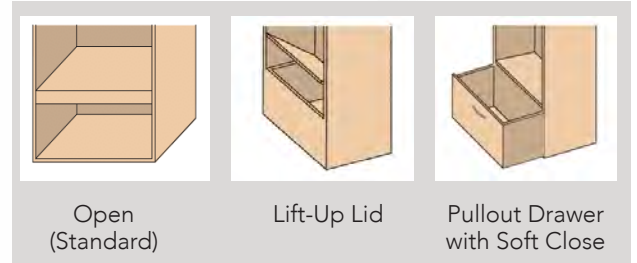

PADED SEAT/BACK OPTIONS:

- Padded Seat
- Padded Seat and Back Rest

ACCESSORIES AND GRAPHICS OPTIONS:

- Helmet and Shoulder Pad Rack** (Minimum 24" W)
- Cubby Lock**
 - Hasp Combo Digital
- Nameplate Holder**
 - 2" x 8" 2" x 10" 2" x 12"
- Nameplate Graphic**
- Clothes Rod**
- Double Ceiling Hook**
- Double Coat Hooks** Qty _____
- Seat Hasp Lock**
- Cubby Graphic**
 - Decal Plate with Logo
- 120V USB Power Outlet**
- Interior Graphic**
 - Decal Plate with Logo
- Padded Back Rest Graphic**
- Padded Seat Graphic**
- Bottom Graphic**
 - Decal Plate with Logo

BOTTOM STORAGE OPTIONS:

- Open (Standard)
- Pullout Drawer with Soft Close
- Lift-Up Lid

BOTTOM FACE OPTIONS:

- Insert Mini Louvers
- Grill Vent Plate
- Insert Vertical Vents
- Hardwood Vent Grate

PEDESTAL SIDE WOOD LOCKER