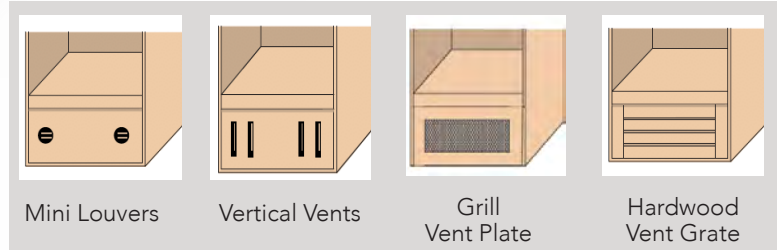

PADED SEAT/BACK OPTIONS:

- Padded Seat
- Padded Seat and Back Rest

ACCESSORIES AND GRAPHICS OPTIONS:

- Helmet and Shoulder Pad Rack** (Minimum 24" W)
- Cubby Lock**
 - Hasp Combo Digital
- Nameplate Holder**
 - 2" x 8" 2" x 10" 2" x 12"
- Nameplate Graphic**
- Clothes Rod**
- Double Ceiling Hook**
- Double Coat Hooks** Qty _____
- Seat Hasp Lock**
- Cubby Graphic**
 - Decal Plate with Logo
- 120V USB Power Outlet**
- Interior Graphic**
 - Decal Plate with Logo
- Padded Back Rest Graphic**
- Padded Seat Graphic**
- Bottom Graphic**
 - Decal Plate with Logo

BOTTOM STORAGE OPTIONS:

- Open (Standard)
- Pullout Drawer with Soft Close
- Lift-Up Lid

BOTTOM FACE OPTIONS:

- Insert Mini Louvers
- Grill Vent Plate
- Insert Vertical Vents
- Hardwood Vent Grate

PEDESTAL SIDE WOOD LOCKER