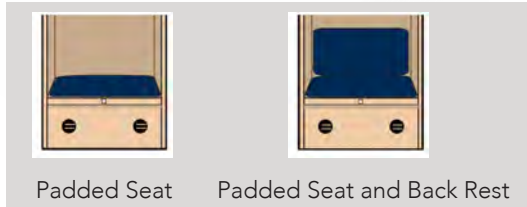

Depth:

- 23.5" 30" 36" Custom

Height:

- 72" 78" 84" Custom

Qty _____

PEDESTAL SIDE WOOD LOCKER

TOP OPTIONS:

- Open (Standard)
- Divided
- Garage Door
- Cubby
- Double Cubby

PADED SEAT/BACK OPTIONS:

- Padded Seat
- Padded Seat and Back Rest

ACCESSORIES AND GRAPHICS OPTIONS:

- Helmet and Shoulder Pad Rack** (Minimum 24" W)
- Cubby Lock**
 - Hasp Combo Digital
- Nameplate Holder**
 - 2" x 8" 2" x 10" 2" x 12"
- Nameplate Graphic**
- Clothes Rod**
- Double Ceiling Hook**
- Double Coat Hooks** Qty _____
- Seat Hasp Lock**
- Cubby Graphic**
 - Decal Plate with Logo
- 120V USB Power Outlet**
- Interior Graphic**
 - Decal Plate with Logo
- Padded Back Rest Graphic**
- Padded Seat Graphic**
- Bottom Graphic**
 - Decal Plate with Logo