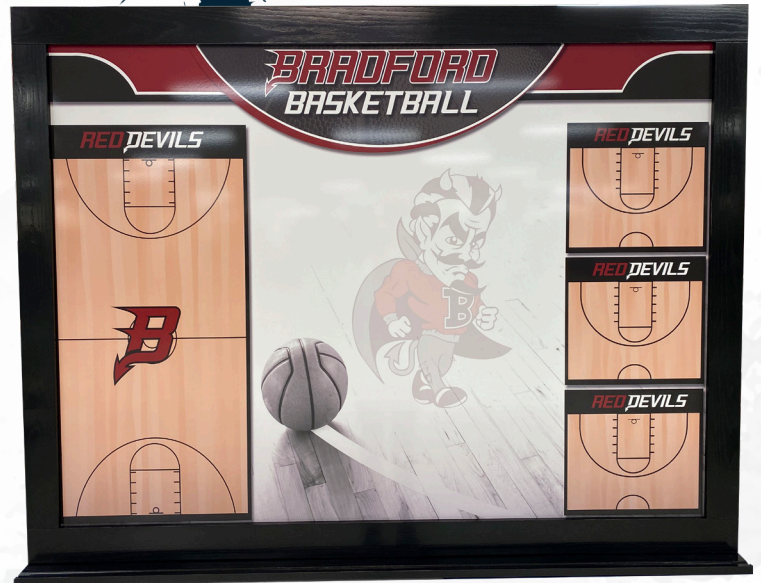

4x6DEWB with Custom Stain

STANDARD DRY ERASE BOARDS:

NON-MAGNETIC

MAGNETIC

☐ 2x4DEWB - 4'W x 2'H Overall: 51"W x 5.5"D x 27"H Qty _____	☐ 2x4DEWBM - 4'W x 2'H Overall: 51"W x 5.5"D x 27"H Qty _____
☐ 3x4DEWB - 4'W x 3'H Overall: 51"W x 5.5"D x 39"H Qty _____	☐ 3x4DEWBM - 4'W x 3'H Overall: 51"W x 5.5"D x 39"H Qty _____
☐ 3x5DEWB - 5'W x 3'H Overall: 63"W x 5.5"D x 39"H Qty _____	☐ 3x5DEWBM - 5'W x 3'H Overall: 63"W x 5.5"D x 39"H Qty _____
☐ 3x6DEWB - 6'W x 3'H Overall: 75"W x 5.5"D x 39"H Qty _____	☐ 3x6DEWBM - 6'W x 3'H Overall: 75"W x 5.5"D x 39"H Qty _____
☐ 4x6DEWB - 6'W x 4'H Overall: 75"W x 5.5"D x 51"H Qty _____	☐ 4x6DEWBM - 6'W x 4'H Overall: 75"W x 5.5"D x 51"H Qty _____
☐ 4x8DEWB - 8'W x 4'H Overall: 99"W x 5.5"D x 51"H Qty _____	☐ 4x8DEWBM - 8'W x 4'H Overall: 99"W x 5.5"D x 51"H Qty _____