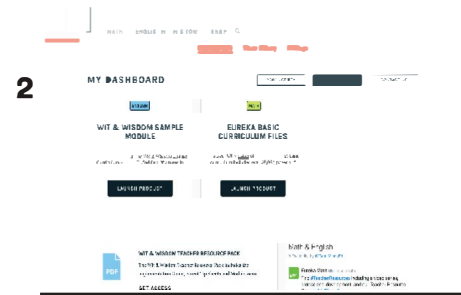

GETTING STARTED

Accessing these free online resources is simple:

1 CREATE AN ACCOUNT

Visit GreatMinds.org/signup to sign up for your free parent account. Enter your name, email address, zip code, and select “PARENT” as your role. Then click the “CREATE” button. (Rest assured, your name and contact information will never be sold or shared with outside organizations.)

2 ACCESS YOUR DASHBOARD

Once you have created an account, you will have access to your personalized dashboard. (This is where you'll access or “launch” digital resources you check out with from the SHOP.)