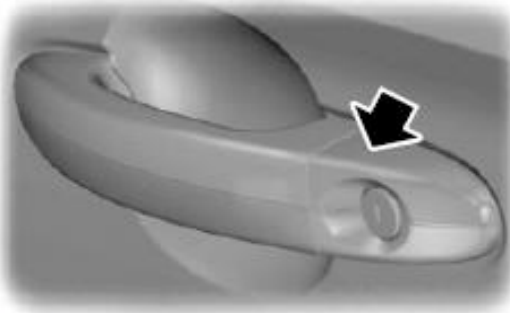

E176224

Slide the release on the back of the remote control and pivot the cover off to access the key blade.

At the Front Doors

Pull a front exterior door handle to unlock and open the door. The unlock sensor is on the back of the handle. Make sure not to touch the lock sensor area on the front of the handle.