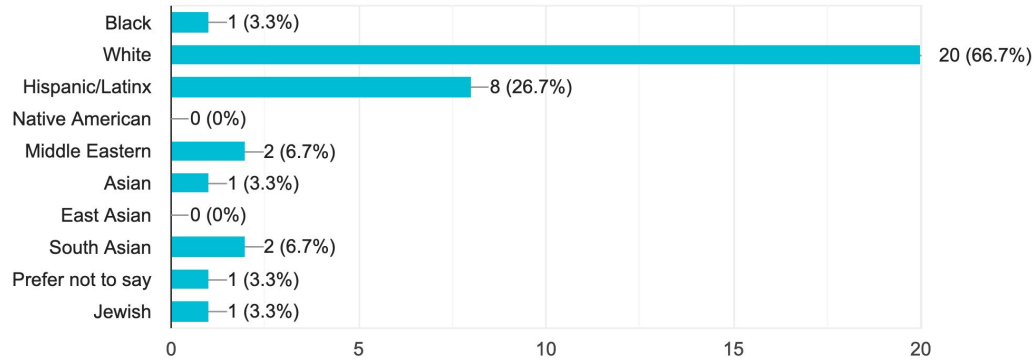

### Your gender identity (choose as many as you want)

30 responses

2020

### Your gender identity

18 responses

2021

Your racial or ethnic identity (choose as many as you want)

30 responses

2020

Your racial or ethnic identity

18 responses

2021

Do you identify as a person of color?  
30 responses

- Yes
- No
- Prefer not to say

2020

Do you identify as a person of color?  
18 responses

- Yes
- No
- Prefer not to say

2021