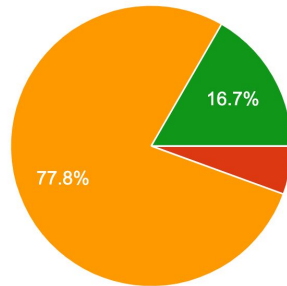

### Your gender identity

18 responses

2021

Your racial or ethnic identity (choose as many as you want)

30 responses

2020

Your racial or ethnic identity

18 responses

### Your highest education level

30 responses

- High school
- Some college
- Bachelor's degree
- Master's degree
- Doctorate
- Prefer not to say

2020

### Your highest education level

18 responses

- High school
- Some college
- Bachelor's degree
- Master's degree
- Doctorate
- Prefer not to say

2021

Do you identify as LGBTQIA+?  
30 responses

- Yes
- No
- Prefer not to say