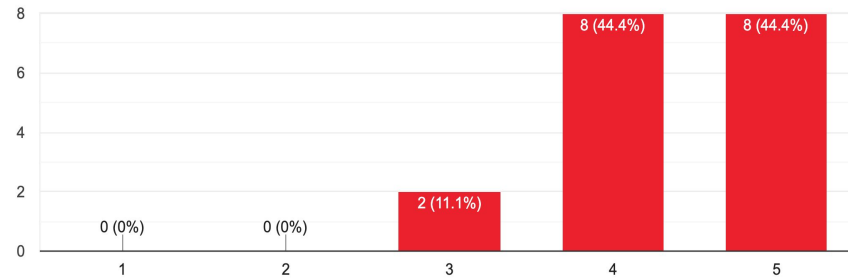

Are you a caretaker of adults?

18 responses

- Yes
- No
- Prefer not to say

2021

Your age  
30 responses

2020

Your age  
18 responses

soofa

2021 Soofa Census  
Results: Opinion Poll

2021

Soofa values diversity and inclusion.

30 responses

2020

Soofa values diversity and inclusion.

18 responses

2021