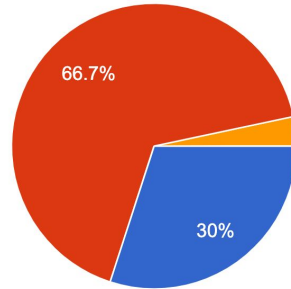

### Your gender identity (choose as many as you want)

30 responses

2020

### Your gender identity

18 responses

2021

Your racial or ethnic identity (choose as many as you want)

30 responses

2020

Your racial or ethnic identity

18 responses

2021

Do you identify as a person of color?  
30 responses

- Yes
- No
- Prefer not to say

2020

Do you identify as a person of color?  
18 responses

- Yes
- No
- Prefer not to say

2021

### Your highest education level

30 responses

- High school
- Some college
- Bachelor's degree
- Master's degree
- Doctorate
- Prefer not to say

2020