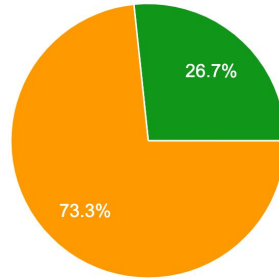

### Your gender identity

18 responses

2021

Your racial or ethnic identity (choose as many as you want)

30 responses

2020

Your racial or ethnic identity

18 responses

2021

Do you identify as a person of color?  
30 responses

- Yes
- No
- Prefer not to say

2020

Do you identify as a person of color?  
18 responses

- Yes
- No
- Prefer not to say

2021

### Your highest education level

30 responses

- High school
- Some college
- Bachelor's degree
- Master's degree
- Doctorate
- Prefer not to say

2020