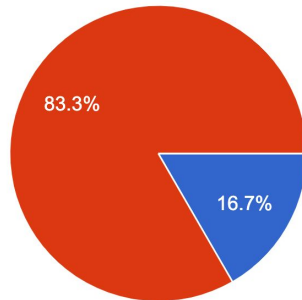

### Your gender identity

18 responses

2021

Your racial or ethnic identity (choose as many as you want)

30 responses

2020

Your racial or ethnic identity

18 responses

2021

Do you identify as a person of color?  
30 responses

- Yes
- No
- Prefer not to say

2020

Do you identify as a person of color?  
18 responses

- Yes
- No
- Prefer not to say

2021

### Your highest education level

30 responses

- High school
- Some college
- Bachelor's degree
- Master's degree
- Doctorate
- Prefer not to say

2020