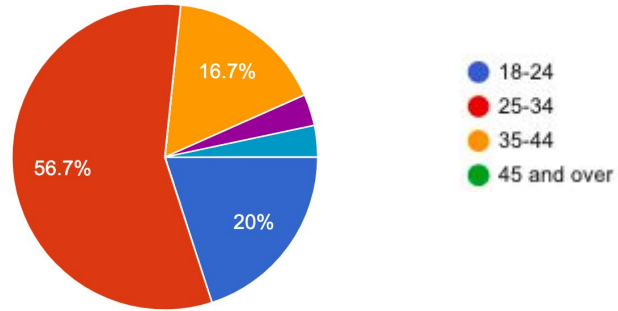

Are you a caretaker of adults?

18 responses

- Yes
- No
- Prefer not to say

2021

Your age  
30 responses

2020

Your age  
18 responses

soofa

2021 Soofa Census  
Results: Opinion Poll

2021

Soofa values diversity and inclusion.

30 responses

2020

Soofa values diversity and inclusion.

18 responses

2021