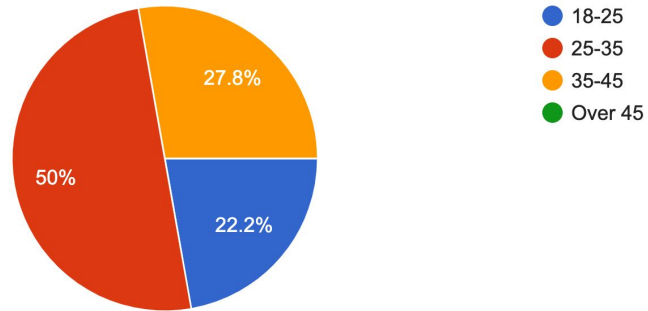

Are you a caretaker of adults?

18 responses

- Yes
- No
- Prefer not to say

2021

Your age  
30 responses

2020

Your age  
18 responses

soofa

2021 Soofa Census  
Results: Opinion Poll

2021

Soofa values diversity and inclusion.

30 responses

2020

Soofa values diversity and inclusion.

18 responses

2021