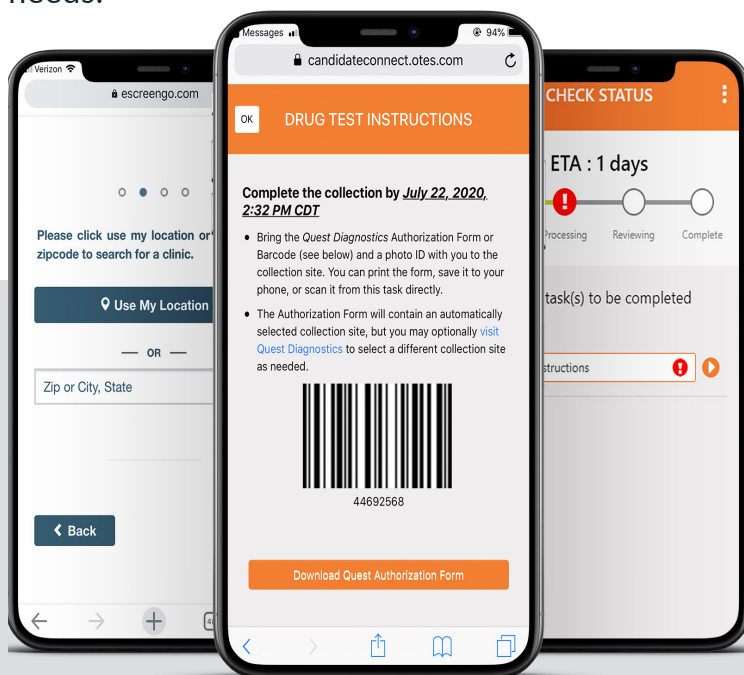

FAST AND EASY DRUG TESTING

Orange Tree offers a fully integrated background and drug screening experience.

Orange Tree partners with eScreen and Quest to deliver a robust drug test collection site network. Candidates enjoy the convenience of a fully mobile-optimized experience and electronic CCF.

This fully integrated process provides real-time status updates of drug test results and allows for service of all your company's background screening and drug testing needs.

- **CONFIGURABLE TO YOUR POLICY**
Orange Tree executes your policy with customized expiration time frames.
- **REAL-TIME STATUS UPDATES**
Automatic updates every step of the way (sample collection, sent to lab, received at lab).
- **FLEXIBLE TESTING OPTIONS**
Variety of tests available; urine, hair, instant, oral, and custom panels.