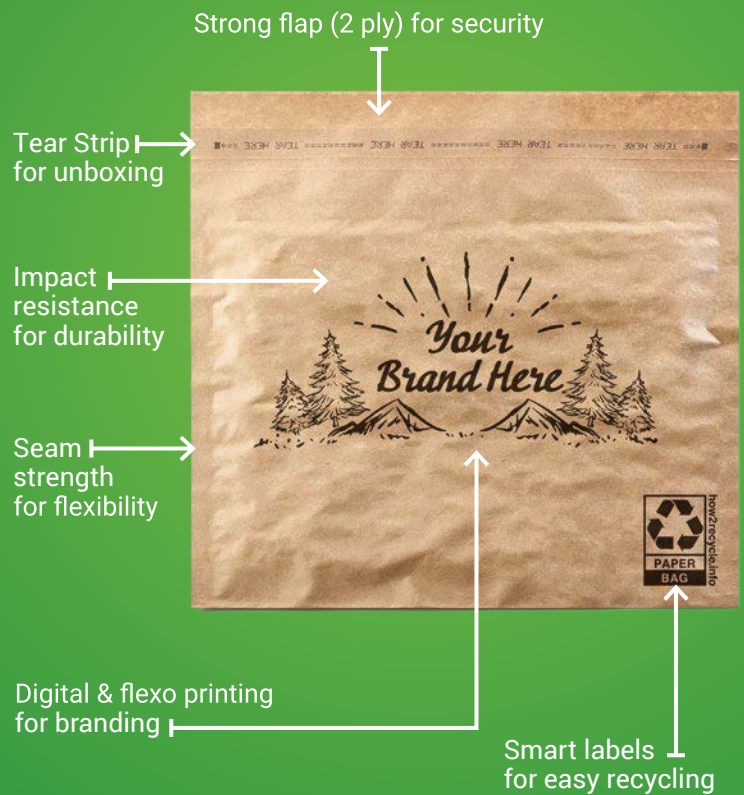

POWER-PACKED BENEFITS