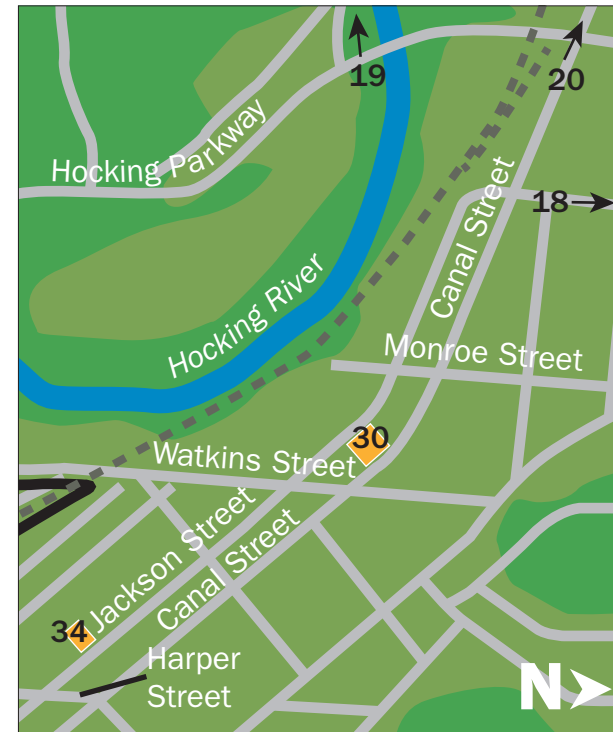

Educational Buildings

- 1 John Light Hall
- 2 Oakley Hall
- 5 Student Center
- 6 Shaw Lab
- 7 Davidson Hall
- 8 Public Safety Services
- 12 Visual Arts Center
- 13 Natural Resources
- 14 Horse Barn
- 14a Farrier Sciences
- 16 The Lodge/McClenaghan Training Center

- 17 Fleet Garage
- 20 Washington Hall

Residence Halls

- 3 Hocking Heights
- 21 Summit Residence Hall**
- 22 Sycamore Residence Hall*
- 27 Downhour Hall
- 28 North Hall
- 34 Opportunity House

Other

- 9 Burn Tower

- 10 Robins Crossing
- 10a Robins Crossing Shelter House
- 15 Outfitters
- 19 Law Enforcement Range
- 20 Rhapsody Restaurant
- 23 Mailroom/Driver Education
- 24 Campus Police
- 25 Nature Center
- 30 Grooming & Dog Kennel

*Sycamore Residence Hall is located at 1000 E. Green St. in Nelsonville.
**Summit Residence Hall is located at 1100 E. Green St. in Nelsonville.
The Sylvania Building is located at 17690 Sylvania Ave. in Nelsonville.

--- Railroad tracks
— Hockhocking Adena Bikeway

**HOCKING
COLLEGE**
3301 Hocking Parkway
Nelsonville, Ohio 45764
740-753-7050
admissions@hocking.edu