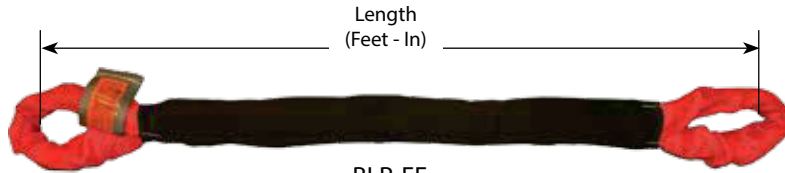

BLR  
Polyester Roundsling

BLR-EE  
Polyester Roundsling, eye  
and eye type

Features:

- Double polyester tubing for better abrasion resistance, and easier inspection
- Orange vinyl tag with clear vinyl cover to protect data
- Vinyl tag sewn on a buffer web sleeve that allows the tag to float freely around the sling
- Design factor of 5 to 1
- Made in USA

**WARNING**  
See roundsling warnings page  
for warnings and inspection criteria

How to order:

- Combine model, length in feet, and type

Part. Number		Color	Approx Dia. Inch	Wt. per Ft. per foot.	Capacities in Lbs.		
Model	Length				Vertical Hitch	Choke Hitch	Vertical Basket Hitch
BLR1	*	Purple	.60	.30	2,600	2,100	5,200
BLR2	*	Green	.80	.40	5,300	4,200	10,600
BLR3	*	Yellow	1.00	.50	8,400	6,700	16,800
BLR4	*	Tan	1.20	.65	10,600	8,500	21,200
BLR5	*	Red	1.30	.80	13,200	10,600	26,400
BLR6	*	White	1.45	1.00	16,800	13,400	33,600
BLR7	*	Blue	1.55	1.20	21,200	17,000	42,400
BLR8	*	Orange	1.75	1.50	25,000	20,000	50,000
BLR9	*	Gray	1.95	2.00	31,000	24,800	62,000
BLR10	*	Orange	2.35	2.80	40,000	32,000	80,000
BLR11	*	Brown	3.15	3.60	53,000	42,400	106,000
BLR12	*	Olive	3.95	4.60	66,000	52,800	132,000
BLR13	*	Black	4.50	5.60	90,000	72,000	180,000
BLR14	*	Black	5.0	6.00	103,200	82,650	206,400