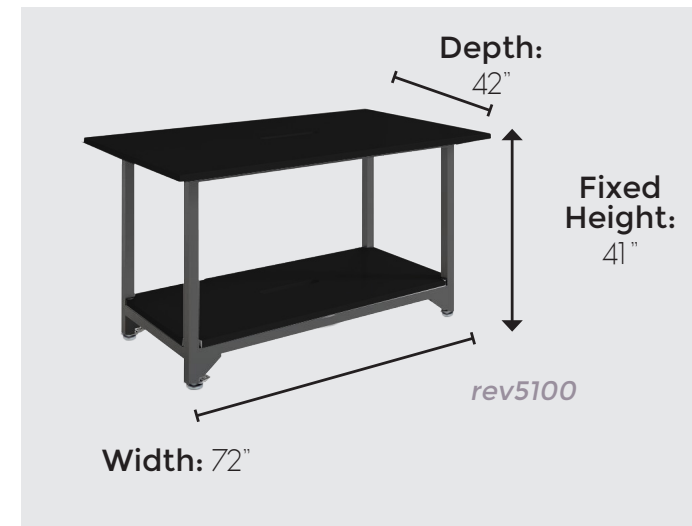

rev.
247

WORKSPACE
REINVENTED

REV247

Standing Conference Table

REV247 offers a contemporary standing conference table. A clean, sleek design anchored on a sturdy steel base provides the stability and strength you need with a stylish touch. The Standing Conference Stable offers a generous work surface that can fit up to 8 people and a lower shelf that's perfect for storage or resting a foot on.

STANDARD FEATURES:

- Load Capacity: 300 lbs
- 72"W x 42"D x 41"H
- Steel base with charcoal finish
- Lower shelf for storage
- Grommet hole for cable management
- Assembles quickly and easily

Load Capacity: 300 lbs.

STANDING Conference Table

*rev5100
with
casters*