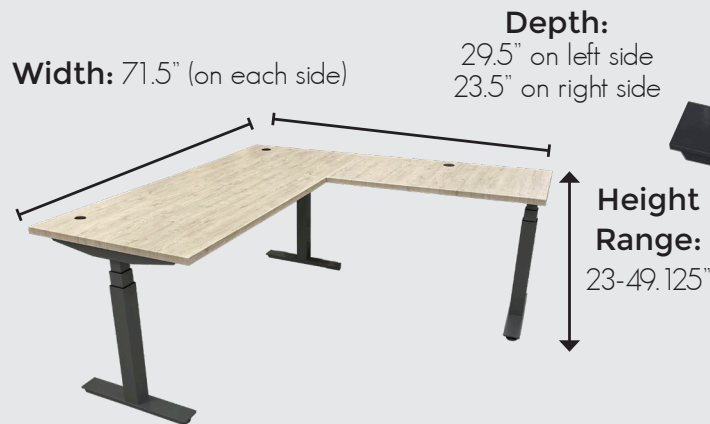

rev.
247

WORKSPACE
REINVENTED

REV200

Height-Adjustable Desk

Create more space with an L-shaped design. The REV200 Height-Adjustable Desk is just the right size to display everything you need right where you need it. Experience increased stability and control with a sturdy triple leg design and let the powerful motors quietly adjust to just the right height. Add custom branding to bring a unique look to your space.

STANDARD FEATURES:

- Sit or stand
- Charcoal finish on base
- Anti-collision safety feature
- L-shape top
- High strength and stability
- (3) 2" electrical grommets
- Hand control with:
 - Constant smooth movement and soft start/stop
 - (3) Programmable memory locations
 - (2) USB ports
- Pre-assembled frame kits significantly reduces installation time
- (6) Leveling feet

REV200

Height-Adjustable Desk

Load Capacity: 330 lbs.

rev200

Dual motor speed: 1.5" per second
Low noise rating: 39db

REV200

Height-Adjustable Desk

Name: _____

Email: _____

Organization: _____

Sales Rep: _____

Phone: _____

Quote: _____

STANDARD DESK SIZES:

REV200

71.5"W (On Each Side) x 29.5"D on left side and 23.5"D on right side x 23-49.125"H