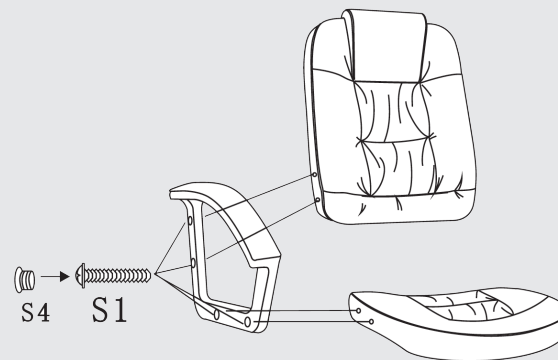

rev.  
247

WORKSPACE  
REINVENTED

SCREW SETS: S1 x 8  
M6 x 25  
S2 x 4  
M6 x 50  
S3 x 1  
M5  
S4 x 8

# REVEOC02

ASSEMBLY INSTRUCTIONS

Back	Seat	Armrest	Visitor Frame
			

STEP 1

STEP 2: