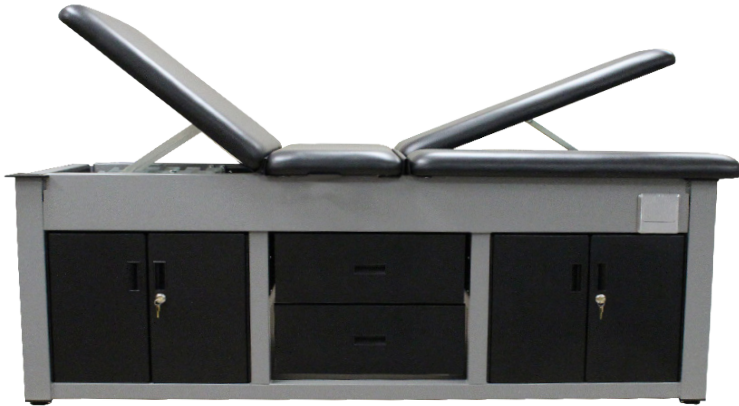

NAME: _____

PHONE: _____

SCHOOL/ORGANIZATION: _____

E-MAIL: _____

DEALER/REP: _____

SALES REP: _____ QUOTE: _____

The Aluma Elite Treatment Cabinet is the perfect centerpiece for your facility. Configure your treatment table to meet your needs with multiple cabinet and drawer options that provide ample storage. Your top can be configured to include a lift back and/or split leg configuration. This workhorse can be purchased as a stationary table or configured to include hi-lo elevation. Each treatment cabinet also comes standard with dual-side USB/120V outlets.

STANDARD FEATURES:

- Load Capacity: 750 lbs.
- 30"W x 78"L x 31"H
- Durable aluminum construction
- Tough powder coat finish
- Pass through storage accessible on both sides
- (1) USB/120V Outlet on each side
- Graphics Package: includes (1) large logo decal on foot end
- 2" Semi-firm foam cushion
- Rounded corners

Aluma Elite A6000

TREATMENT CABINET

A6000 Shown with Lift Back and Slip Cover

STANDARD TABLE DIMENSIONS:

A6000
30"W x 78"L x 31"H
Qty _____

OPTIONS:

- A4275** - 70° Lift Back Cushion
 - A4360** - 45° Split Leg Cushion
 - A4359** - Lift Back and Split Leg Cushions
 - A6000-EL** - 31-41" Elevation (Single Mounted Hand Control)
 - Hand Control on Right
 - Hand Control on Left
 - A4467** - Heavy Duty Drawer Liner (per drawer)
- Qty _____