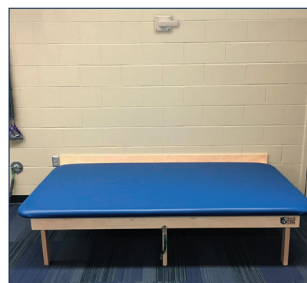

STANDARD UPHOLSTERY CHOICES:

☐ Royal Blue	☐ American Beauty
☐ Imperial Blue	☐ Lark
☐ Blue Ridge	☐ Burgundy
☐ Deep Violet	☐ Dove
☐ Forest	☐ Charcoal
☐ Black	☐ Mocha
☐ Mandarin Orange