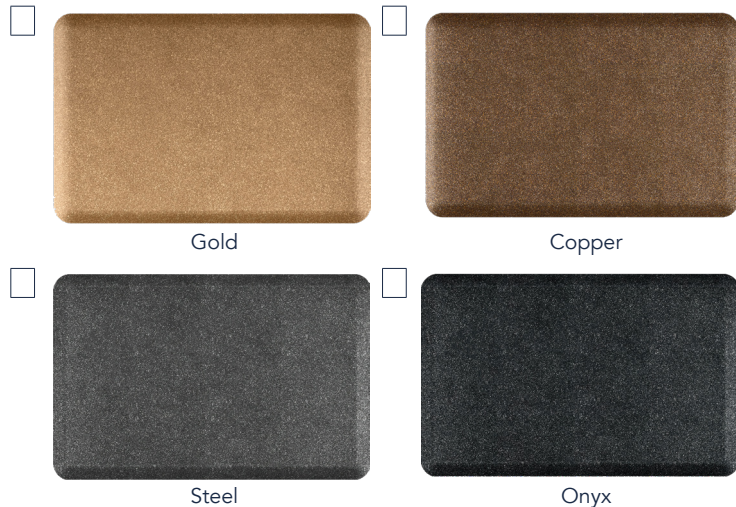

NAME: _____

PHONE: _____

SCHOOL/ORGANIZATION: _____

E-MAIL: _____

DEALER/REP: _____

SALES REP: _____ QUOTE: _____

This workplace essential is a premium anti-fatigue standing desk solution, designed to displace and suspend your weight, promoting better productivity throughout your day. Engineered to improve blood circulation, relieve fatigue, and reduce aches and pains associated with prolonged standing. Soft yet strong, Mosaic Mats bring subtle texture and color to the overall collection. Available in Copper, Steel, Gold, and Onyx finishes, our mat is transformed with flecks of color and metallic highlights.

Smart Step
MOSAIC FLOOR MATS

MO32 with Center Logo

MOSAIC COLLECTION:

- ES3220 - Mosaic 32" x 20"**
32"L x 20"W x .75"H

Qty _____

- MO32 - Mosaic 36" x 24"**
36"L x 24"W x .75"H

Qty _____

- MO62 - Mosaic 72" x 24"**
72"L x 24"W x .75"H

Qty _____

OPTIONS:

- MAT-LOGO-1010** - Full Color Logo 10" x 10" in Upper Left Corner
- MAT-LOGO-1414** - Full Color Logo 14" x 14" in Center of Mat
(Only Available on 24"W Mats)